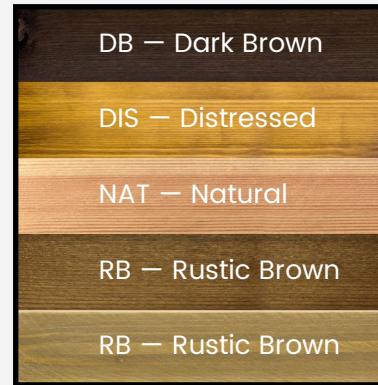

### Options

AG, KB, SC, FG, GG, NB, TG,

### Material

Pine & Ply

## Ligneus Swatches

### Cotswold Collection

Our range of wood stains and colours has evolved to accommodate a wide selection of taste and style.

Bepsoke stains and colours are available on request.