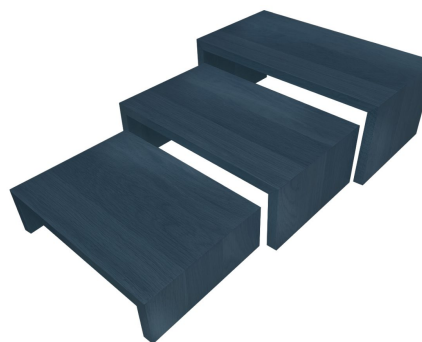

**BURFORD OAK B1/3 NESTING RISER SET
AMBERLEY GREY**

- Colour: Amberley Grey
- Nested dimensions: 212 x 398 x 160mm
- Highest quality oak - display top end merchandise
- Heavy material - for added stability
- Solid design - robust enough for everyday use
- Part of the [Modular Hospitality Trolley System](#)

SKU: BONRS-B1/3-AG