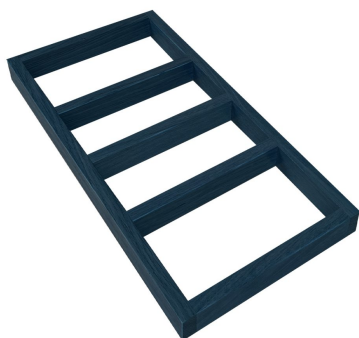

BURFORD B1/3 TEA INSERT OFFSET 40MM AMBERLEY GREY

- Designed to fit with the [modular Hospitality System](#)
- Solid oak - sturdy design for frequent use
- Dimensions: 370 x 185 x 30mm

SKU: IN-B13TEA-OFFSET-AG