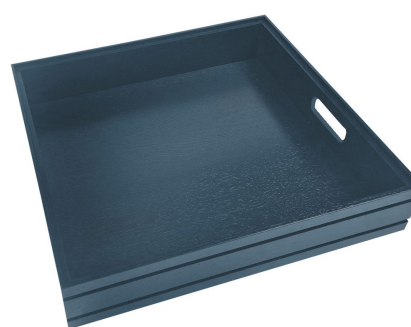

**BURFORD RIB HANDLE TRAY B2/3 80MM
AMBERLEY GREY**

- Dimensions: 425x398x80mm
- Highest quality finish - for high end presentation
- Part of the Modular Hospitality Trolley System
- Stackable - ideal for display
- Solid oak - very robust for continuous use
- Ribbed finish - for a look with character

SKU: BORH-B2/3-80-AG