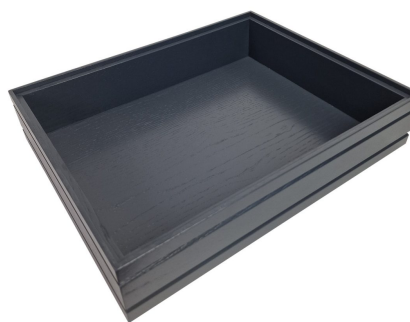

BURFORD RIB BOX B1/2 80MM AMBERLEY GREY

- Dimensions: 398mm x 318mm x 80mm
- Highest quality finish - for high end presentation
- Part of the [Modular Hospitality Trolley System](#)
- Stackable - ideal for display
- Solid oak - very robust for continuous use
- Ribbed finish - for a look with character

SKU: BOR-B1/2-80-AG