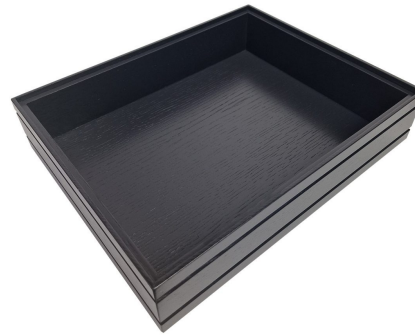

SKU: BOR-B1/4-80-AG

**BURFORD RIB BOX B1/4 80MM NATURAL
 WITH 2 DIVIDERS**

- Dimensions: 318mm x 199mm x 80mm
- Highest quality finish - for high end presentation
- Part of the [Modular Hospitality Trolley System](#)
- Stackable - ideal for display
- Solid oak - very robust for continuous use
- Ribbed finish - for a look with character

SKU: BOR-B1/4-80-NA-DS2

BURFORD RIB BOX B1/4 80MM NATURAL

- Dimensions: 318mm x 199mm x 80mm
- Highest quality finish - for high end presentation
- Part of the [Modular Hospitality Trolley System](#)
- Stackable - ideal for display
- Solid oak - very robust for continuous use
- Ribbed finish - for a look with character

SKU: BOR-B1/4-80-NA

BURFORD RIB BOX B1/2 80MM BLACK WITH 2 DIVIDERS

- Dimensions: 398mm x 318mm x 80mm
- Highest quality finish - for high end presentation
- Part of the [Modular Hospitality Trolley System](#)
- Stackable - ideal for display
- Solid oak - very robust for continuous use
- Ribbed finish - for a look with character

SKU: BOR-B1/2-80-BK-DS2

BURFORD RIB BOX B1/2 80MM BLACK

- Dimensions: 398mm x 318mm x 80mm
- Highest quality finish - for high end presentation
- Part of the [Modular Hospitality Trolley System](#)
- Stackable - ideal for display
- Solid oak - very robust for continuous use
- Ribbed finish - for a look with character