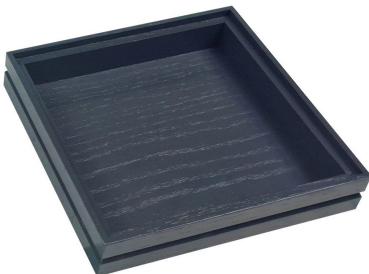

BURFORD RIB BOX B1/6 40MM AMBERLEY GREY

- Dimensions: 212x198x40
- Highest quality finish - for high end presentation
- Part of the [Modular Hospitality Trolley System](#)
- Stackable - ideal for display
- Solid oak - very robust for continuous use
- Ribbed finish - for a look with character

SKU: BOR-B1/6-40-AG