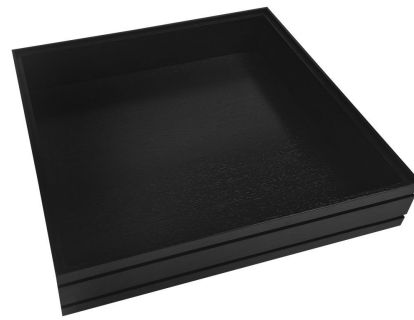

BURFORD RIB BOX B2/3 80MM BLACK

- Dimensions: 424x398x80
- Highest quality finish - for high end presentation
- Part of the [Modular Hospitality Trolley System](#)
- Stackable - ideal for display
- Solid oak - very robust for continuous use
- Ribbed finish - for a look with character

SKU: BOR-B2/3-80-BK