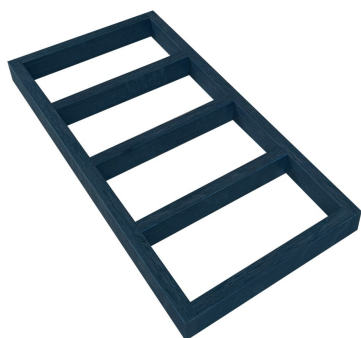

BURFORD B1/3 TEA INSERT EVEN 40MM AMBERLEY GREY

- Designed to fit with the [modular Hospitality System](#)
- Solid oak - sturdy design for frequent use
- Dimensions: 370 x 185 x 30mm

SKU: IN-B13TEA-EVEN-AG