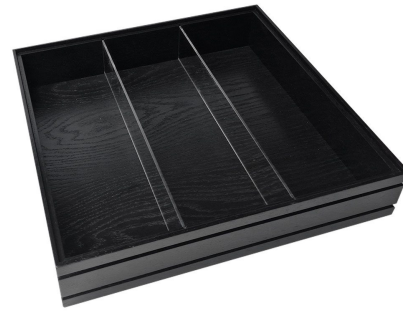

BURFORD RIB BOX B2/3 80MM BLACK 2 DIVIDERS

- Dimensions: 424x398x80
- Highest quality finish - for high end presentation
- Part of the [Modular Hospitality Trolley System](#)
- Stackable - ideal for display
- Solid oak - very robust for continuous use
- Ribbed finish - for a look with character

SKU: BOR-B2/3-80-BK-DS2