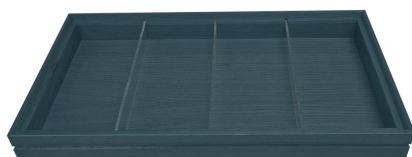

LIGNEUS

CRAFTED FROM WOOD
MADE IN THE COTSWOLDS

2022

Simply beautiful
sustainable products

01285 760138
www.ligneus.co.uk

BURFORD COLLECTION

BURFORD RIB BOX B1/3 40MM BLACK 3 DIVIDERS

- Dimensions: 398x212x40
- Highest quality finish - for high end presentation
- Part of the [Modular Hospitality Trolley System](#)
- Stackable - ideal for display
- Solid oak - very robust for continuous use
- Ribbed finish - for a look with character

SKU: BOR-B1/3-40-BK-DS3

BURFORD RIB BOX B1/3 40MM DARK BROWN 3 DIVIDERS

- Dimensions: 398x212x40
- Highest quality finish - for high end presentation
- Part of the [Modular Hospitality Trolley System](#)
- Stackable - ideal for display
- Solid oak - very robust for continuous use
- Ribbed finish - for a look with character

SKU: BOR-B1/3-40-DB-DS3

BURFORD RIB BOX B1/3 40MM AMBERLEY GREY 3 DIVIDERS

- Dimensions: 398x212x40
- Highest quality finish - for high end presentation
- Part of the [Modular Hospitality Trolley System](#)
- Stackable - ideal for display
- Solid oak - very robust for continuous use
- Ribbed finish - for a look with character