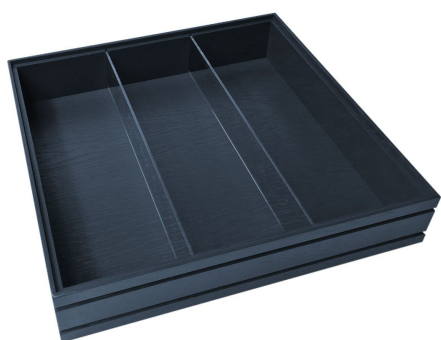

**BURFORD RIB BOX B2/3 80MM AMBERLEY
GREY 2 DIVIDERS**

- Dimensions: 424x398x80
- Highest quality finish - for high end presentation
- Part of the [Modular Hospitality Trolley System](#)
- Stackable - ideal for display
- Solid oak - very robust for continuous use
- Ribbed finish - for a look with character

SKU: BOR-B2/3-80-AG-DS2