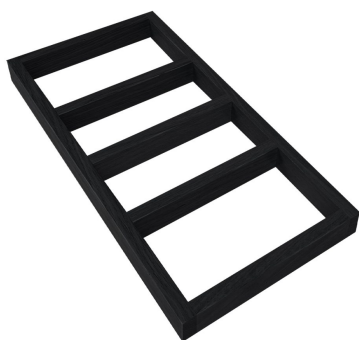

BURFORD B1/3 TEA INSERT OFFSET 40MM BLACK

- Designed to fit with the [modular Hospitality System](#)
- Solid oak - sturdy design for frequent use
- Dimensions: 370 x 185 x 30mm

SKU: IN-B13TEA-OFFSET-BK