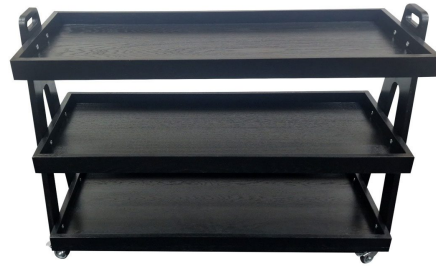

BURFORD BUFFET TROLLEY LONG BLACK

- Dimensions: 1136x440x810mm
- High quality lacquered oak
- Sturdy design - robust for everyday use
- Compatible oak boxes - Part of the [Modular Hospitality Trolley System](#)
- Adjustable shelves can be angled or horizontal
- Shelves are reversible with a lower lip on one side
- High end casters with brakes - ensure smoothest movement and steadiness

SKU: BBT-L3-BK