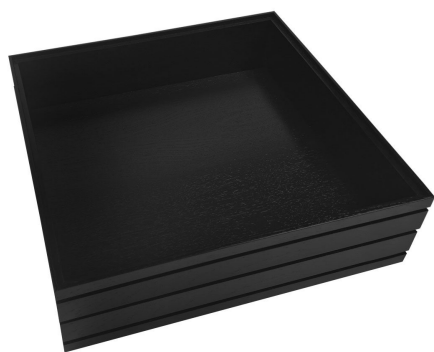

BURFORD RIB BOX B2/3 120MM BLACK

- Dimensions: 424x398x120
- Highest quality finish - for high end presentation
- Part of the [Modular Hospitality Trolley System](#)
- Stackable - ideal for display
- Solid oak - very robust for continuous use
- Ribbed finish - for a look with character

SKU: BOR-B2/3-120-BK