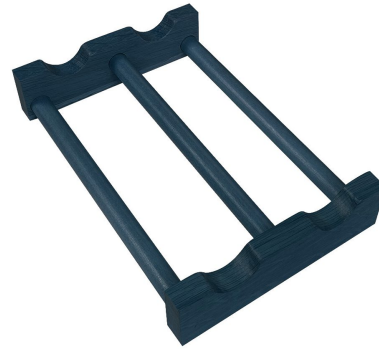

BURFORD B1/3 WINE INSERT AMBERLEY GREY

- Designed to fit with the [modular Hospitality System](#)
- Solid oak - sturdy design for frequent use
- Dimensions: 275 x 184 x 50mm

SKU: IN-B13WINE-AG