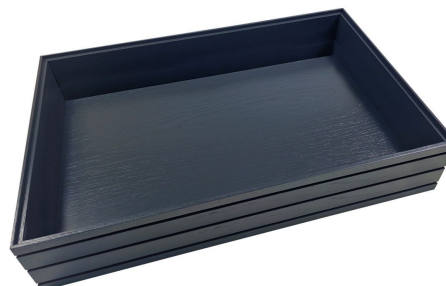

BURFORD RIB BOX B1/1 120MM AMBERLEY GREY

- Highest quality finish - for high end presentation
- Part of the Modular Hospitality Trolley System
- Stackable - ideal for display
- Solid oak - very robust for continuous use
- Ribbed finish - for a look with character

SKU: BOR-B1/1-120-AG