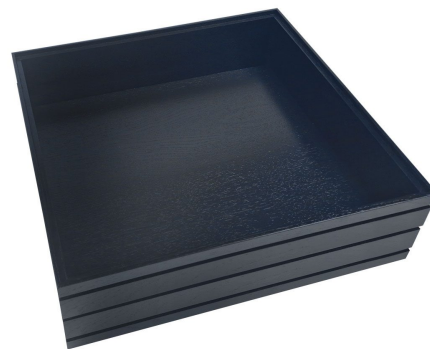

BURFORD RIB BOX B2/3 120MM AMBERLEY GREY

- Dimensions: 424x398x120
- Highest quality finish - for high end presentation
- Part of the [Modular Hospitality Trolley System](#)
- Stackable - ideal for display
- Solid oak - very robust for continuous use
- Ribbed finish - for a look with character

SKU: BOR-B2/3-120-AG