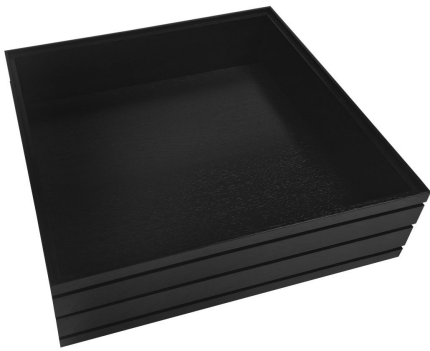

BURFORD RIB BOX B2/3 120MM BLACK

- Dimensions: 424x398x120
- Highest quality finish - for high end presentation
- Part of the [Modular Hospitality Trolley System](#)
- Stackable - ideal for display
- Solid oak - very robust for continuous use
- Ribbed finish - for a look with character

SKU: BOR-B2/3-120-BK