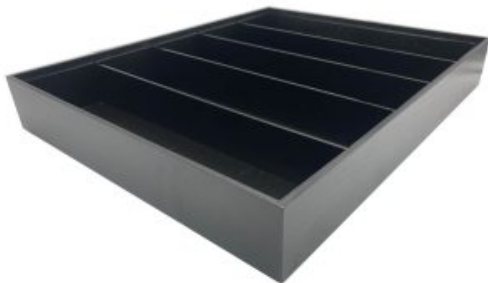

PLAIN BLACK OAK PARTITIONED STACKER BOX 450X360X60

- Highest quality finish - for high end presentation
- Stackable - ideal for storage
- Solid oak - very robust for continuous use
- Plain finish - for a crisp clean look
- [Optional riser lid available](#)

SKU: BXOAK45036060PL-DS4BK