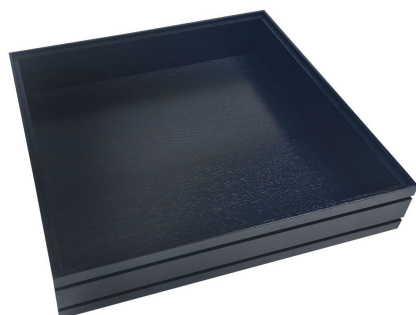

BURFORD RIB BOX B2/3 80MM AMBERLEY GREY

- Dimensions: 424x398x80
- Highest quality finish - for high end presentation
- Part of the [Modular Hospitality Trolley System](#)
- Stackable - ideal for display
- Solid oak - very robust for continuous use
- Ribbed finish - for a look with character

SKU: BOR-B2/3-80-AG