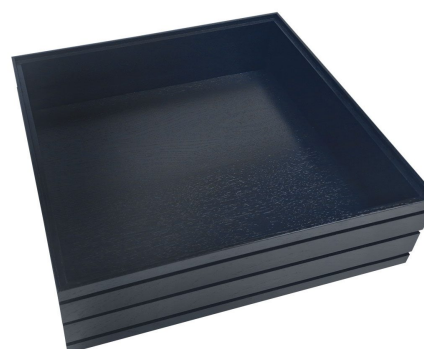

BURFORD RIB BOX B2/3 120MM AMBERLEY GREY

- Dimensions: 424x398x120
- Highest quality finish - for high end presentation
- Part of the [Modular Hospitality Trolley System](#)
- Stackable - ideal for display
- Solid oak - very robust for continuous use
- Ribbed finish - for a look with character

SKU: BOR-B2/3-120-AG