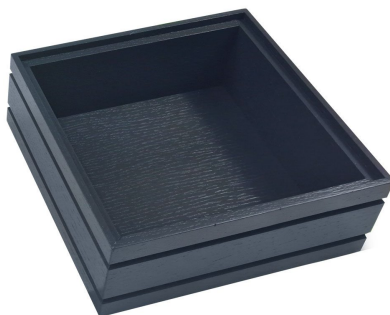

BURFORD RIB BOX B1/6 80MM AMBERLEY GREY

- Dimensions: 212x199x80
- Highest quality finish - for high end presentation
- Part of the [Modular Hospitality Trolley System](#)
- Stackable - ideal for display
- Solid oak - very robust for continuous use
- Ribbed finish - for a look with character

SKU: BOR-B1/6-80-AG