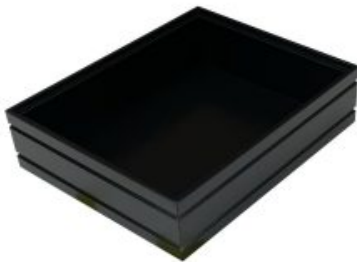

GN 1/2 RIBBED OAK STACKER BOX 325X264X80 BLACK

- Highest quality finish - for high end presentation
- Modular system - versatile stacking & display
- Solid oak - very robust for continuous use
- Ribbed finish - for a look with character

SKU: GOSR-GN1/2-80-BK