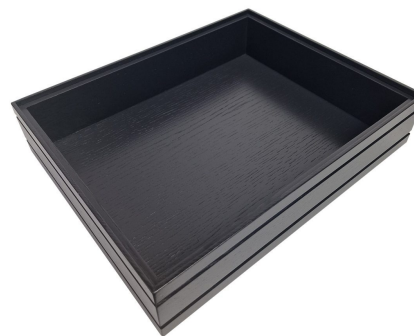

SKU: BOR-B1/4-80-AG

BURFORD RIB BOX B1/4 80MM NATURAL WITH 2 DIVIDERS

- Dimensions: 318mm x 199mm x 80mm
- Highest quality finish - for high end presentation
- Part of the [Modular Hospitality Trolley System](#)
- Stackable - ideal for display
- Solid oak - very robust for continuous use
- Ribbed finish - for a look with character

SKU: BOR-B1/4-80-NA-DS2

BURFORD RIB BOX B1/4 80MM NATURAL

- Dimensions: 318mm x 199mm x 80mm
- Highest quality finish - for high end presentation
- Part of the [Modular Hospitality Trolley System](#)
- Stackable - ideal for display
- Solid oak - very robust for continuous use
- Ribbed finish - for a look with character

SKU: BOR-B1/4-80-NA

BURFORD RIB BOX B1/2 80MM BLACK WITH 2 DIVIDERS

- Dimensions: 398mm x 318mm x 80mm
- Highest quality finish - for high end presentation
- Part of the [Modular Hospitality Trolley System](#)
- Stackable - ideal for display
- Solid oak - very robust for continuous use
- Ribbed finish - for a look with character

SKU: BOR-B1/2-80-BK-DS2

BURFORD RIB BOX B1/2 80MM BLACK

- Dimensions: 398mm x 318mm x 80mm
- Highest quality finish - for high end presentation
- Part of the [Modular Hospitality Trolley System](#)
- Stackable - ideal for display
- Solid oak - very robust for continuous use
- Ribbed finish - for a look with character