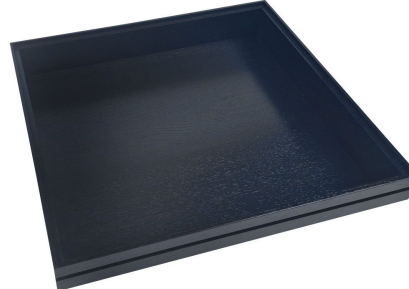

BURFORD RIB BOX B2/3 40MM AMBERLEY GREY

- Dimensions: 424x398x40
- Highest quality finish - for high end presentation
- Part of the [Modular Hospitality Trolley System](#)
- Stackable - ideal for display
- Solid oak - very robust for continuous use
- Ribbed finish - for a look with character

SKU: BOR-B2/3-40-AG