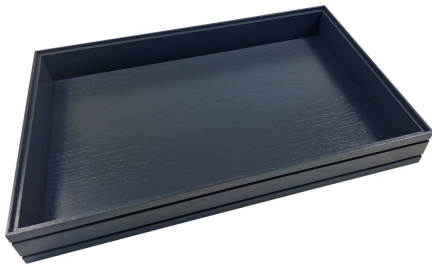

BURFORD RIB BOX B1/1 80MM AMBERLEY GREY

- Highest quality finish - for high end presentation
- Part of the Modular Hospitality Trolley System
- Stackable - ideal for display
- Solid oak - very robust for continuous use
- Ribbed finish - for a look with character

SKU: BOR-B1/1-80-AG