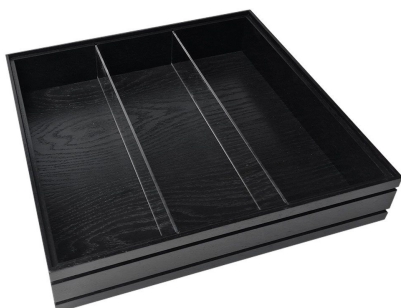

BURFORD RIB BOX B2/3 80MM BLACK 2 DIVIDERS

- Dimensions: 424x398x80
- Highest quality finish - for high end presentation
- Part of the [Modular Hospitality Trolley System](#)
- Stackable - ideal for display
- Solid oak - very robust for continuous use
- Ribbed finish - for a look with character

SKU: BOR-B2/3-80-BK-DS2