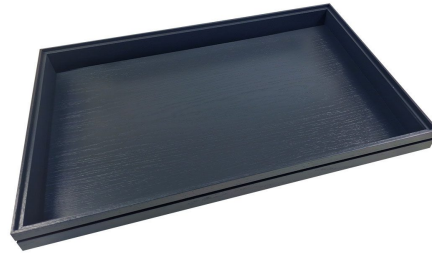

BURFORD RIB BOX B1/1 40MM AMBERLEY GREY

- Highest quality finish - for high end presentation
- Part of the Modular Hospitality Trolley System
- Stackable - ideal for display
- Solid oak - very robust for continuous use
- Ribbed finish - for a look with character

SKU: BOR-B1/1-40-AG