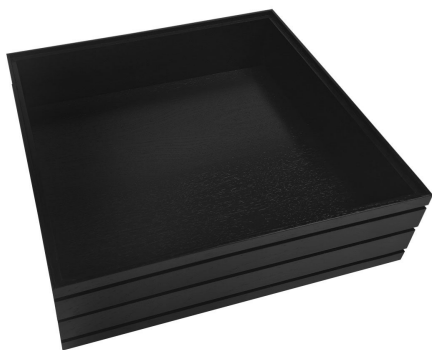

BURFORD RIB BOX B2/3 120MM BLACK

- Dimensions: 424x398x120
- Highest quality finish - for high end presentation
- Part of the [Modular Hospitality Trolley System](#)
- Stackable - ideal for display
- Solid oak - very robust for continuous use
- Ribbed finish - for a look with character

SKU: BOR-B2/3-120-BK