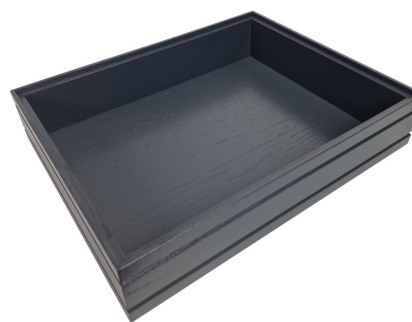

**BURFORD RIB BOX B1/2 80MM AMBERLEY
GREY**

- Dimensions: 398mm x 318mm x 80mm
- Highest quality finish - for high end presentation
- Part of the [Modular Hospitality Trolley System](#)
- Stackable - ideal for display
- Solid oak - very robust for continuous use
- Ribbed finish - for a look with character

SKU: BOR-B1/2-80-AG