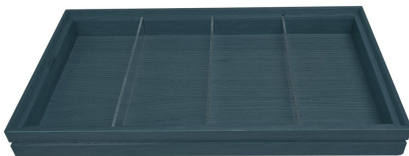

LIGNEUS

CRAFTED FROM WOOD
MADE IN THE COTSWOLDS

2022

Simply beautiful
sustainable products

01285 760138
www.ligneus.co.uk

OAK BOXES

BURFORD RIB BOX B1/3 40MM BLACK 3 DIVIDERS

- Dimensions: 398x212x40
- Highest quality finish - for high end presentation
- Part of the [Modular Hospitality Trolley System](#)
- Stackable - ideal for display
- Solid oak - very robust for continuous use
- Ribbed finish - for a look with character

SKU: BOR-B1/3-40-BK-DS3

BURFORD RIB BOX B1/3 40MM DARK BROWN 3 DIVIDERS

- Dimensions: 398x212x40
- Highest quality finish - for high end presentation
- Part of the [Modular Hospitality Trolley System](#)
- Stackable - ideal for display
- Solid oak - very robust for continuous use
- Ribbed finish - for a look with character

SKU: BOR-B1/3-40-DB-DS3

BURFORD RIB BOX B1/3 40MM AMBERLEY GREY 3 DIVIDERS

- Dimensions: 398x212x40
- Highest quality finish - for high end presentation
- Part of the [Modular Hospitality Trolley System](#)
- Stackable - ideal for display
- Solid oak - very robust for continuous use
- Ribbed finish - for a look with character