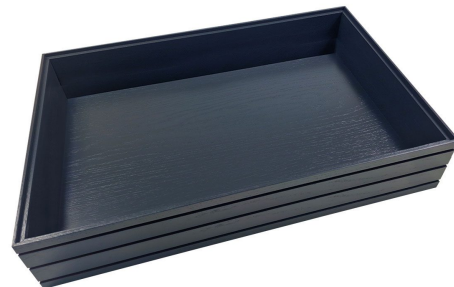

BURFORD RIB BOX B1/1 120MM AMBERLEY GREY

- Highest quality finish - for high end presentation
- Part of the Modular Hospitality Trolley System
- Stackable - ideal for display
- Solid oak - very robust for continuous use
- Ribbed finish - for a look with character

SKU: BOR-B1/1-120-AG