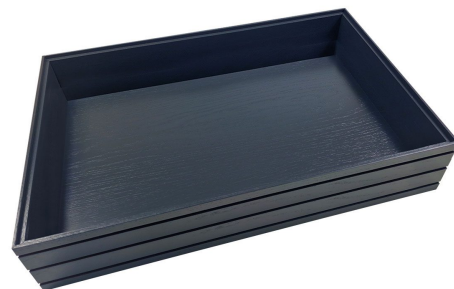

BURFORD RIB BOX B1/1 120MM AMBERLEY GREY

- Highest quality finish - for high end presentation
- Part of the Modular Hospitality Trolley System
- Stackable - ideal for display
- Solid oak - very robust for continuous use
- Ribbed finish - for a look with character

SKU: BOR-B1/1-120-AG