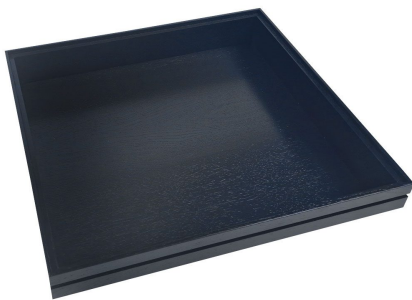

BURFORD RIB BOX B2/3 40MM AMBERLEY GREY

- Dimensions: 424x398x40
- Highest quality finish - for high end presentation
- Part of the [Modular Hospitality Trolley System](#)
- Stackable - ideal for display
- Solid oak - very robust for continuous use
- Ribbed finish - for a look with character

SKU: BOR-B2/3-40-AG