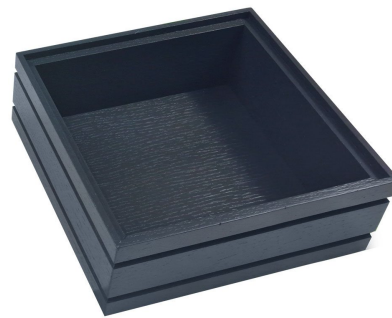

BURFORD RIB BOX B1/6 80MM AMBERLEY GREY

- Dimensions: 212x199x80
- Highest quality finish - for high end presentation
- Part of the [Modular Hospitality Trolley System](#)
- Stackable - ideal for display
- Solid oak - very robust for continuous use
- Ribbed finish - for a look with character

SKU: BOR-B1/6-80-AG