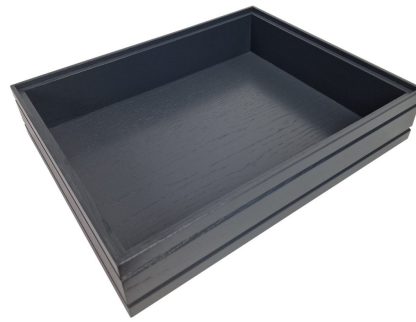

BURFORD RIB BOX B1/2 80MM AMBERLEY GREY

- Dimensions: 398mm x 318mm x 80mm
- Highest quality finish - for high end presentation
- Part of the [Modular Hospitality Trolley System](#)
- Stackable - ideal for display
- Solid oak - very robust for continuous use
- Ribbed finish - for a look with character

SKU: BOR-B1/2-80-AG