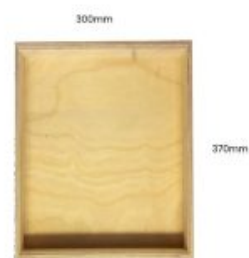

NATURAL BIRCH PLY BOX 300X370X80

- Mitred corners - clean lines
- High finish standard - very smooth
- Birch ply - strong and robust

SKU: BXPLY30037080NAT