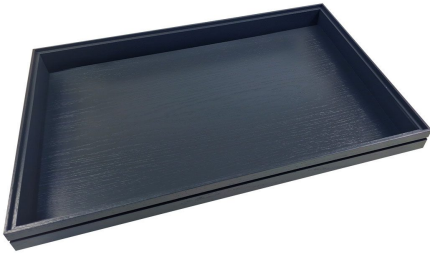

BURFORD RIB BOX B1/1 40MM AMBERLEY GREY

- Highest quality finish - for high end presentation
- Part of the Modular Hospitality Trolley System
- Stackable - ideal for display
- Solid oak - very robust for continuous use
- Ribbed finish - for a look with character

SKU: BOR-B1/1-40-AG