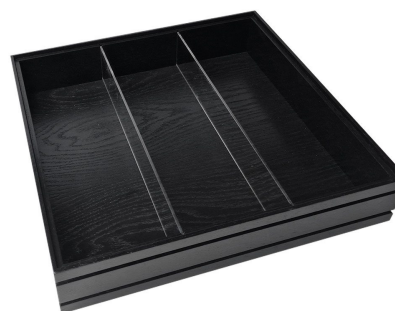

BURFORD RIB BOX B2/3 80MM BLACK 2 DIVIDERS

- Dimensions: 424x398x80
- Highest quality finish - for high end presentation
- Part of the [Modular Hospitality Trolley System](#)
- Stackable - ideal for display
- Solid oak - very robust for continuous use
- Ribbed finish - for a look with character

SKU: BOR-B2/3-80-BK-DS2