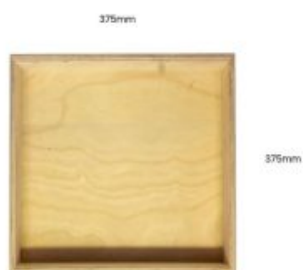

NATURAL BIRCH PLY BOX 375X375X80

- Mitred corners - clean lines
- High finish standard - very smooth
- Birch ply - strong and robust

SKU: BXPLY37537580NAT