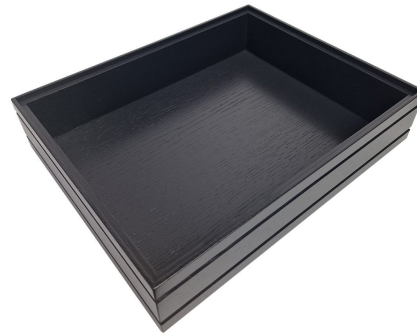

SKU: BOR-B1/4-80-AG

**BURFORD RIB BOX B1/4 80MM NATURAL
 WITH 2 DIVIDERS**

- Dimensions: 318mm x 199mm x 80mm
- Highest quality finish - for high end presentation
- Part of the [Modular Hospitality Trolley System](#)
- Stackable - ideal for display
- Solid oak - very robust for continuous use
- Ribbed finish - for a look with character

SKU: BOR-B1/4-80-NA-DS2

BURFORD RIB BOX B1/4 80MM NATURAL

- Dimensions: 318mm x 199mm x 80mm
- Highest quality finish - for high end presentation
- Part of the [Modular Hospitality Trolley System](#)
- Stackable - ideal for display
- Solid oak - very robust for continuous use
- Ribbed finish - for a look with character

SKU: BOR-B1/4-80-NA

BURFORD RIB BOX B1/2 80MM BLACK WITH 2 DIVIDERS

- Dimensions: 398mm x 318mm x 80mm
- Highest quality finish - for high end presentation
- Part of the [Modular Hospitality Trolley System](#)
- Stackable - ideal for display
- Solid oak - very robust for continuous use
- Ribbed finish - for a look with character

SKU: BOR-B1/2-80-BK-DS2

BURFORD RIB BOX B1/2 80MM BLACK

- Dimensions: 398mm x 318mm x 80mm
- Highest quality finish - for high end presentation
- Part of the [Modular Hospitality Trolley System](#)
- Stackable - ideal for display
- Solid oak - very robust for continuous use
- Ribbed finish - for a look with character