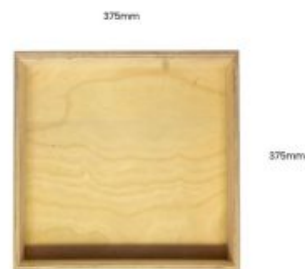

NATURAL BIRCH PLY BOX 375X375X50

- Mitred corners - clean lines
- High finish standard - very smooth
- Birch ply - strong and robust

SKU: BXPLY37537550NAT