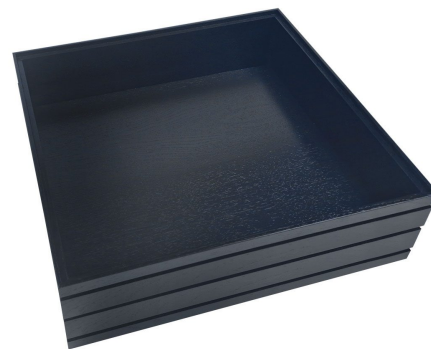

BURFORD RIB BOX B2/3 120MM AMBERLEY GREY

- Dimensions: 424x398x120
- Highest quality finish - for high end presentation
- Part of the [Modular Hospitality Trolley System](#)
- Stackable - ideal for display
- Solid oak - very robust for continuous use
- Ribbed finish - for a look with character

SKU: BOR-B2/3-120-AG