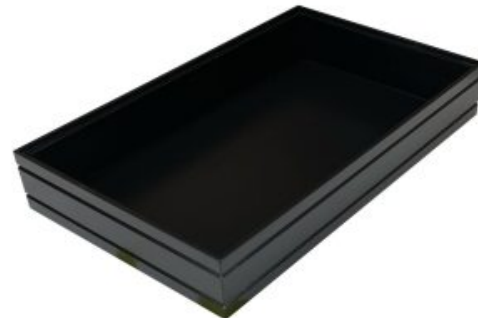

GN 1/1 RIBBED OAK STACKER BOX 530X325X80 BLACK

- Highest quality finish - for high end presentation
- Modular system - versatile stacking & display
- Solid oak - very robust for continuous use
- Ribbed finish - for a look with character

SKU: GOSR-GN1/1-80-BK