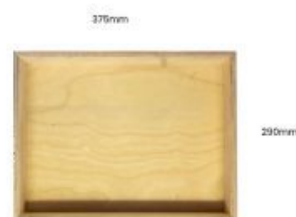

NATURAL BIRCH PLY BOX 375X290X80

- Mitred corners - clean lines
- High finish standard - very smooth
- Birch ply - strong and robust

SKU: BXPLY37529080NAT