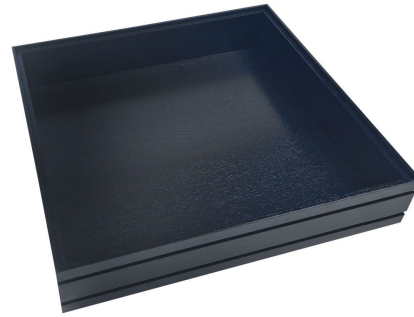

BURFORD RIB BOX B2/3 80MM AMBERLEY GREY

- Dimensions: 424x398x80
- Highest quality finish - for high end presentation
- Part of the [Modular Hospitality Trolley System](#)
- Stackable - ideal for display
- Solid oak - very robust for continuous use
- Ribbed finish - for a look with character

SKU: BOR-B2/3-80-AG