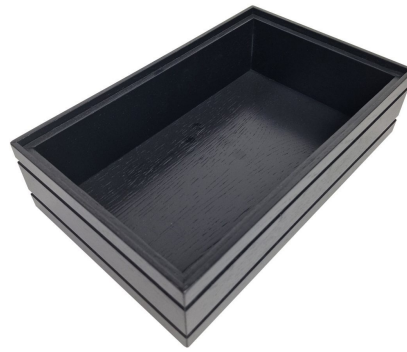

BURFORD RIB BOX B1/4 80MM BLACK

- Dimensions: 318mm x 199mm x 80mm
- Highest quality finish - for high end presentation
- Part of the [Modular Hospitality Trolley System](#)
- Stackable - ideal for display
- Solid oak - very robust for continuous use
- Ribbed finish - for a look with character

SKU: BOR-B1/4-80-BK