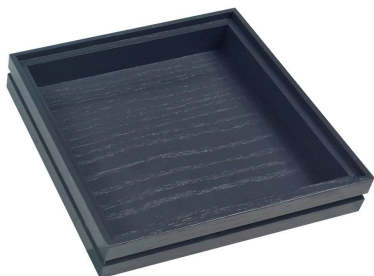

BURFORD RIB BOX B1/6 40MM AMBERLEY GREY

- Dimensions: 212x198x40
- Highest quality finish - for high end presentation
- Part of the [Modular Hospitality Trolley System](#)
- Stackable - ideal for display
- Solid oak - very robust for continuous use
- Ribbed finish - for a look with character

SKU: BOR-B1/6-40-AG