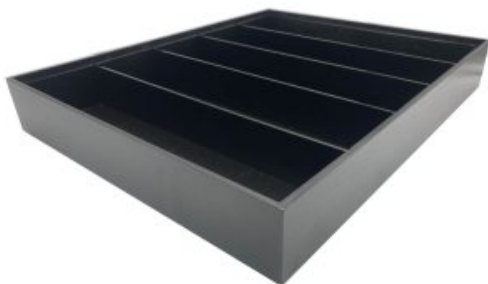

LIGNEUS

CRAFTED FROM WOOD
MADE IN THE COTSWOLDS

2022

Simply beautiful
sustainable products

01285 760138
www.ligneus.co.uk

PAINTED BOXES

**BURFORD CANTILEVER DISPLAY BOX B1/3
BLACK OAK 3-TIER**

- Cantilever design - fold down for storage or open up for display
- Highest quality finish - for high end presentation
- Part of the [Modular Hospitality Trolley System](#)
- Solid oak - very robust for continuous use

SKU: CDB-B13-BK

**PLAIN BLACK OAK PARTITIONED STACKER
BOX 450X179X60**

- Highest quality finish - for high end presentation
- Stackable - ideal for storage
- Solid oak - very robust for continuous use
- Plain finish - for a crisp clean look
- [Optional riser lid available](#)

SKU: BXOAK45017960PL-DS4BK

**PLAIN BLACK OAK PARTITIONED STACKER
BOX 450X360X60**

- Highest quality finish - for high end presentation
- Stackable - ideal for storage
- Solid oak - very robust for continuous use
- Plain finish - for a crisp clean look
- [Optional riser lid available](#)

SKU: BXOAK45036060PL-DS4BK

BURFORD RIB BOX B1/6 80MM BLACK

- Highest quality finish - for high end presentation
- Part of the [Modular Hospitality Trolley System](#)
- Stackable - ideal for display
- Solid oak - very robust for continuous use
- Ribbed finish - for a look with character