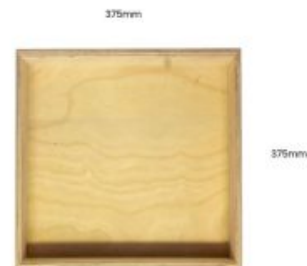

NATURAL BIRCH PLY BOX 375X375X50

- Mitred corners - clean lines
- High finish standard - very smooth
- Birch ply - strong and robust

SKU: BXPLY37537550NAT