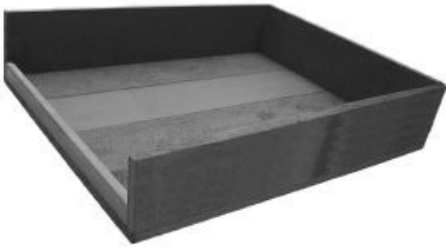

**GRETTON GREY DROP FRONT TRAY
375X290X80**

- FSC timber - great ecological credentials
- Stacker option - extra stability when stacking
- Drop side lip - stops contents falling out

SKU: BXREDDL37529080GG

WHITE DROP FRONT TRAY 375X290X80

- FSC timber - great ecological credentials
- Stacker option - extra stability when stacking
- Drop side lip - stops contents falling out

SKU: BXREDDL37529080WHT

BLACK DROP SIDE TRAY 375X290X80

- FSC timber - great ecological credentials
- Stacker option - extra stability when stacking
- Drop side lip - stops contents falling out

SKU: BXREDDS37529080BK

AMBERLEY GREY DROP SIDE TRAY
375X290X80

- FSC timber - great ecological credentials
- Stacker option - extra stability when stacking
- Drop side lip - stops contents falling out

SKU: BXREDDS37529080AG

KINGSCOTE BLUE DROP SIDE TRAY
375X290X80

- FSC timber - great ecological credentials
- Stacker option - extra stability when stacking
- Drop side lip - stops contents falling out

SKU: BXREDDS37529080KB