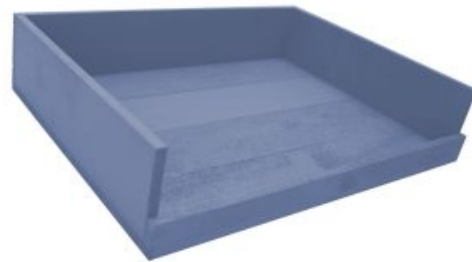

- FSC Oak - beautiful & sustainable
- Oiled finish - enhance the grain
- Drop side lip - stops contents falling out

SKU: BXOAKDS37529080OIL

**RUSTIC CURVED DROP FRONT TRAY
530X343X70**

- Rustic Brown - classic finish
- Drop side lip - holds contents within

SKU: DU53034370RB

BLACK DROP FRONT TRAY 375X290X80

- FSC timber - great ecological credentials
- Stacker option - extra stability when stacking
- Drop side lip - stops contents falling out

SKU: BXREDDL37529080BK

**AMBERLEY GREY DROP FRONT TRAY
375X290X80**

- FSC timber - great ecological credentials
- Stacker option - extra stability when stacking
- Drop side lip - stops contents falling out

SKU: BXREDDL37529080AG

**KINGSCOTE BLUE DROP FRONT TRAY
375X290X80**

- FSC timber - great ecological credentials
- Stacker option - extra stability when stacking
- Drop side lip - stops contents falling out

SKU: BXREDDL37529080KB