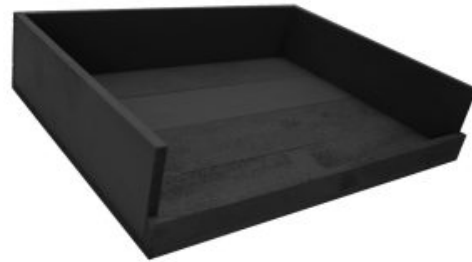

RUSTIC BROWN DROP SIDE TRAY 375X290X80

- FSC timber - great ecological credentials
- Stacker option - extra stability when stacking
- Drop side lip - stops contents falling out

SKU: BXREDDS37529080RB

NATURAL DROP SIDE TRAY 375X290X80

- FSC Oak - beautiful & sustainable
- Oiled finish - enhance the grain
- Drop side lip - stops contents falling out

SKU: BXOAKDS37529080OIL

**RUSTIC CURVED DROP FRONT TRAY
530X343X70**

- Rustic Brown - classic finish
- Drop side lip - holds contents within

SKU: DU53034370RB

BLACK DROP FRONT TRAY 375X290X80

- FSC timber - great ecological credentials
- Stacker option - extra stability when stacking
- Drop side lip - stops contents falling out

SKU: BXREDDL37529080BK

**AMBERLEY GREY DROP FRONT TRAY
375X290X80**

- FSC timber - great ecological credentials
- Stacker option - extra stability when stacking
- Drop side lip - stops contents falling out

SKU: BXREDDL37529080AG