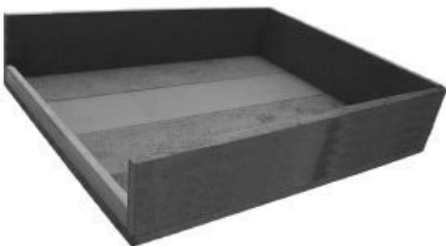

## **WHITE DROP FRONT TRAY 375X290X80**

- FSC timber - great ecological credentials
- Stacker option - extra stability when stacking
- Drop side lip - stops contents falling out

**SKU:** BXREDDL37529080WHT

## **BLACK DROP SIDE TRAY 375X290X80**

- FSC timber - great ecological credentials
- Stacker option - extra stability when stacking
- Drop side lip - stops contents falling out

**SKU:** BXREDDS37529080BK