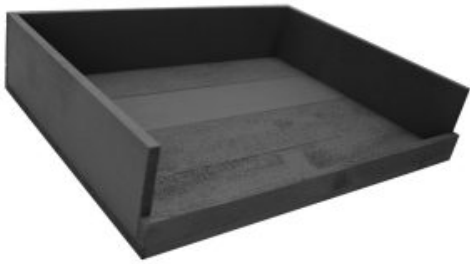

- FSC timber - great ecological credentials
- Stacker option - extra stability when stacking
- Drop side lip - stops contents falling out

**SKU:** BXREDDL37529080NAT

**RUSTIC BROWN DROP SIDE TRAY  
375X290X80**

- FSC timber - great ecological credentials
- Stacker option - extra stability when stacking
- Drop side lip - stops contents falling out

**SKU:** BXREDDS37529080RB

**NATURAL DROP SIDE TRAY 375X290X80**

- Rustic Brown - classic finish
- Drop side lip - holds contents within

**SKU:** DU53034370RB

**BLACK DROP FRONT TRAY 375X290X80**

- FSC timber - great ecological credentials
- Stacker option - extra stability when stacking
- Drop side lip - stops contents falling out

**SKU:** BXREDDL37529080BK

**AMBERLEY GREY DROP FRONT TRAY**  
**375X290X80**

- FSC timber - great ecological credentials
- Stacker option - extra stability when stacking
- Drop side lip - stops contents falling out