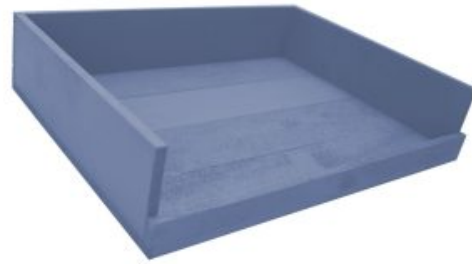

KINGSCOTE BLUE DROP FRONT TRAY
375X290X80

- FSC timber - great ecological credentials
- Stacker option - extra stability when stacking
- Drop side lip - stops contents falling out

SKU: BXREDDL37529080KB