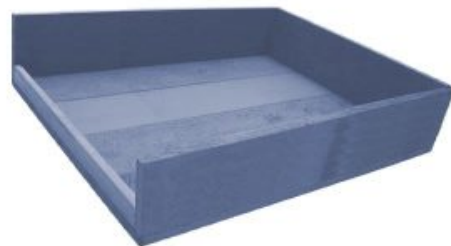

## **WHITE DROP FRONT TRAY 375X290X80**

- FSC timber - great ecological credentials
- Stacker option - extra stability when stacking
- Drop side lip - stops contents falling out

**SKU:** BXREDDL37529080WHT

## **BLACK DROP SIDE TRAY 375X290X80**

- FSC timber - great ecological credentials
- Stacker option - extra stability when stacking
- Drop side lip - stops contents falling out

**SKU:** BXREDDS37529080BK

## **AMBERLEY GREY DROP SIDE TRAY 375X290X80**

- FSC timber - great ecological credentials
- Stacker option - extra stability when stacking
- Drop side lip - stops contents falling out

**SKU:** BXREDDS37529080AG