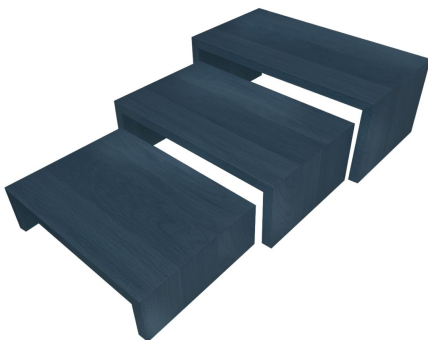

LIGNEUS

CRAFTED FROM WOOD
MADE IN THE COTSWOLDS

2022

Simply beautiful
sustainable products

01285 760138
www.ligneus.co.uk

BOX ACCESSORIES

BURFORD OAK B1/3 NESTING RISER SET DARK BROWN

- Colour: Dark Brown
- Nested dimensions: 212 x 398 x 160mm
- Highest quality oak - display top end merchandise
- Heavy material - for added stability
- Solid design - robust enough for everyday use
- Part of the [Modular Hospitality Trolley System](#)

SKU: BONRS-B1/3-DB

BURFORD OAK B1/3 NESTING RISER SET BLACK

- Colour: Black
- Nested dimensions: 212 x 398 x 160mm
- Highest quality oak - display top end merchandise
- Heavy material - for added stability
- Solid design - robust enough for everyday use
- Part of the [Modular Hospitality Trolley System](#)

SKU: BONRS-B1/3-BK

BURFORD OAK B1/3 NESTING RISER SET AMBERLEY GREY

- Colour: Amberley Grey
- Nested dimensions: 212 x 398 x 160mm
- Highest quality oak - display top end merchandise
- Heavy material - for added stability
- Solid design - robust enough for everyday use
- Part of the [Modular Hospitality Trolley System](#)