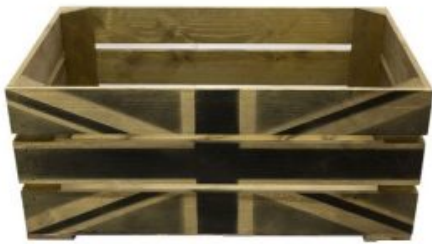

SKU: CR600370250RB-WEJK

RUSTIC BROWN WEATHERED UNION JACK CRATE 500X370X250

- For all the Pomp and Ceremony
- Weathered Jack - a vintage style
- Solid design - built to last
- Rustic brown - classic look
- Standard size - great capacity
- FSC Redwood - great ecological credentials
- Stackable option - for extra stability

SKU: CR500370250RB-WEJK

RUSTIC BROWN UNION JACK CRATE 600X370X250

- For all the Pomp and Ceremony
- Standard Jack - a classic style
- Solid design - built to last
- Rustic brown - classic look
- Extra large - even greater capacity
- FSC Redwood - great ecological credentials
- Stackable option - for extra stability

SKU: CR600370250RB-JK

RUSTIC BROWN UNION JACK CRATE 500X370X250

- For all the Pomp and Ceremony
- Standard Jack - a classic style
- Solid design - built to last
- Rustic brown - classic look
- Standard size - great capacity
- FSC Redwood - great ecological credentials
- Stackable option - for extra stability

SKU: CR500370250RB-JK

**RUSTIC BROWN BLACK JACK CRATE
 600X370X250**

- For all the Pomp and Ceremony
- Black Jack - a contemporary style
- Solid design - built to last
- Rustic brown - classic look
- Extra large - even greater capacity
- FSC Redwood - great ecological credentials
- Stackable option - for extra stability