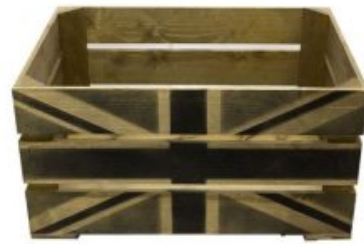

SKU: CR600370250RB-WEJK

RUSTIC BROWN WEATHERED UNION JACK CRATE 500X370X250

- For all the Pomp and Ceremony
- Weathered Jack - a vintage style
- Solid design - built to last
- Rustic brown - classic look
- Standard size - great capacity
- FSC Redwood - great ecological credentials
- Stackable option - for extra stability

SKU: CR500370250RB-WEJK

RUSTIC BROWN UNION JACK CRATE 600X370X250

- For all the Pomp and Ceremony
- Standard Jack - a classic style
- Solid design - built to last
- Rustic brown - classic look
- Extra large - even greater capacity
- FSC Redwood - great ecological credentials
- Stackable option - for extra stability

SKU: CR600370250RB-JK

RUSTIC BROWN UNION JACK CRATE 500X370X250

- For all the Pomp and Ceremony
- Standard Jack - a classic style
- Solid design - built to last
- Rustic brown - classic look
- Standard size - great capacity
- FSC Redwood - great ecological credentials
- Stackable option - for extra stability

SKU: CR500370250RB-JK

**RUSTIC BROWN BLACK JACK CRATE
 600X370X250**

- For all the Pomp and Ceremony
- Black Jack - a contemporary style
- Solid design - built to last
- Rustic brown - classic look
- Extra large - even greater capacity
- FSC Redwood - great ecological credentials
- Stackable option - for extra stability