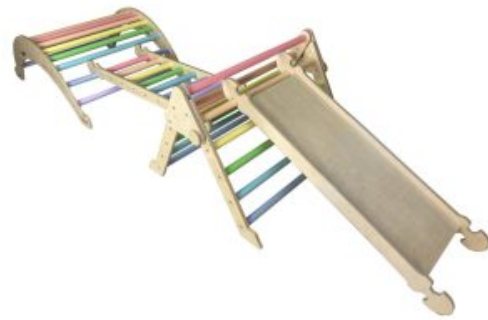

LIGNEUS

CRAFTED FROM WOOD
MADE IN THE COTSWOLDS

2022

Simply beautiful
sustainable products

01285 760138
www.ligneus.co.uk

CLIMB AND SLIDE

NURSERY CLIMBING SET PASTEL RAINBOW

- **Independently tested & Conforms to UK and EU Toy Standards & Regulations EN71**
- Nursery size for children of all ages particularly great for 3-4yrs
- Pastel Rainbow
- Nursery Pikler Inspired Climbing Set - develops children's motor skills, balance & confidence
- Robust manufacture - for everyday use
- Modular design - build endless possibilities

SKU: LPKSSET-N1-PR

JUNIOR CLIMBING SET PASTEL RAINBOW

- **Independently tested & Conforms to UK and EU Toy Standards & Regulations EN71**
- Junior size for children of all ages particularly great for 4-10yrs
- Pastel Rainbow Spectrum, - ideal for children's rooms
- Junior Pikler Inspired Climbing Set - develops children's motor skills, balance & confidence
- Robust manufacture - for everyday use
- Modular design - build endless possibilities

SKU: LPKSSET-J1-PR

JUNIOR TRIANGLE PASTEL RAINBOW

- **Independently tested & Conforms to UK and EU Toy Standards & Regulations EN71**
- Junior size for children of all ages particularly great for 4-10yrs
- A jolly pastel rainbow spectrum that children love
- Pikler Inspired Climbing Triangle - develops children's motor skills, balance & confidence
- Foldable design - easily stowed away
- Robust manufacture - for everyday use
- Modular design - build endless possibilities