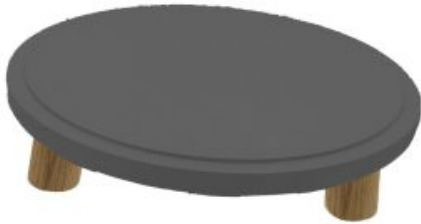

AMBERLEY GREY TOPPED OAK MILKING STOOL 290DX70

- Highest quality Oak - display top end merchandise
- Heavy material - for added stability
- Other sizes available - build to your own design
- Classic look - catch your customers eye
- Selection of classic colours - match your style

SKU: MSOAK29070TOPAG