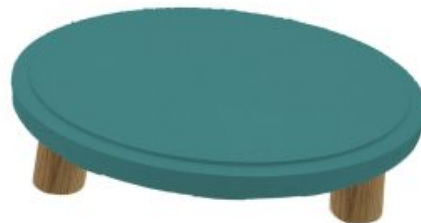

TURQUOISE TOPPED OAK MILKING STOOL 290DX70

- Highest quality Oak - display top end merchandise
- Heavy material - for added stability
- Other sizes available - build to your own design
- Classic look - catch your customers eye
- Selection of classic colours - match your style

SKU: MSOAK29070TOPTQ