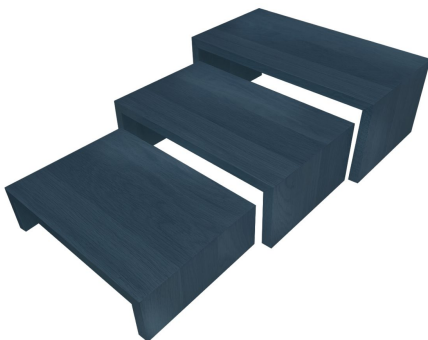

BURFORD OAK B1/3 NESTING RISER SET AMBERLEY GREY

- Colour: Amberley Grey
- Nested dimensions: 212 x 398 x 160mm
- Highest quality oak - display top end merchandise
- Heavy material - for added stability
- Solid design - robust enough for everyday use
- Part of the [Modular Hospitality Trolley System](#)

SKU: BONRS-B1/3-AG