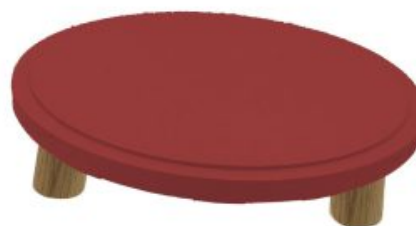

SHERSTON CLARET TOPPED OAK MILKING STOOL 290DX70

- Highest quality Oak - display top end merchandise
- Heavy material - for added stability
- Other sizes available - build to your own design
- Classic look - catch your customers eye
- Selection of classic colours - match your style

SKU: MSOAK29070TOPSC