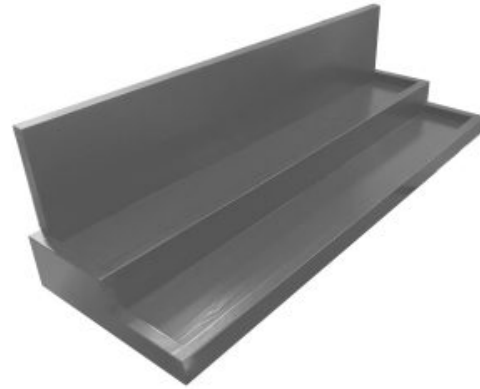

**AMBERLEY GREY PINE WECK JAR DISPLAY
STAND 840X265X220**

- Solid Pine - robust for everyday use
- Great range of colours - match your design
- Tiered display - great for presentation

SKU: DSPIN840265220AG