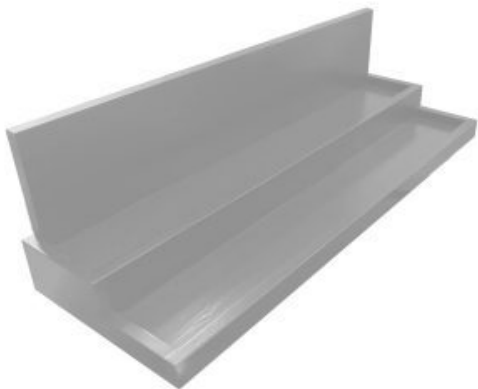

**GRETTON GREY PINE WECK JAR DISPLAY
STAND 840X265X220**

- Solid Pine - robust for everyday use
- Great range of colours - match your design
- Tiered display - great for presentation

SKU: DSPIN840265220GG