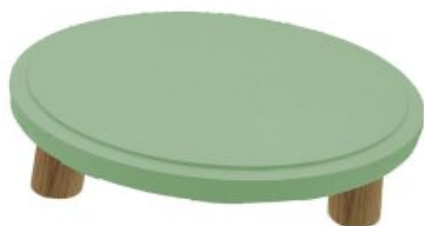

TETBURY GREEN TOPPED OAK MILKING STOOL 290DX70

- Highest quality Oak - display top end merchandise
- Heavy material - for added stability
- Other sizes available - build to your own design
- Classic look - catch your customers eye
- Selection of classic colours - match your style

SKU: MSOAK29070TOPTG