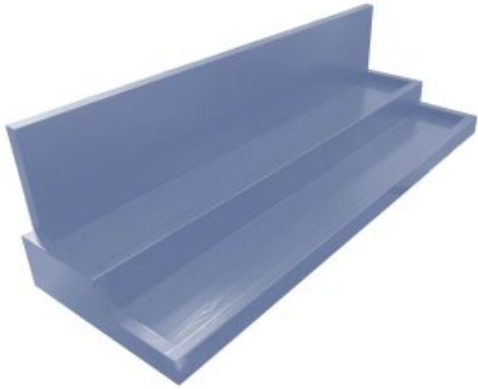

KINGSCOTE BLUE PINE WECK JAR DISPLAY STAND 840X265X220

- Solid Pine - robust for everyday use
- Great range of colours - match your design
- Tiered display - great for presentation

SKU: DSPIN840265220KB