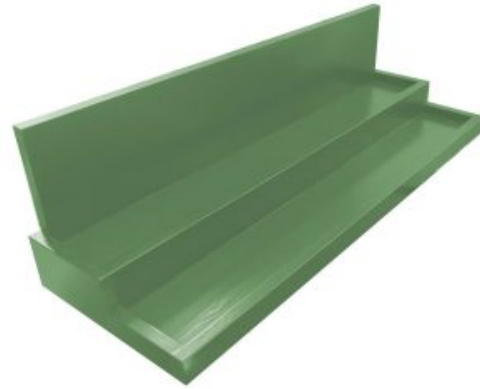

SKU: DSPIN840265220GG

**WHITE PINE WECK JAR DISPLAY STAND
840X265X220**

- Solid Pine - robust for everyday use
- Great range of colours - match your design
- Tiered display - great for presentation

SKU: DSPIN840265220WHT

KINGSCOTE BLUE PINE WECK JAR DISPLAY STAND 840X265X220

- Solid Pine - robust for everyday use
- Great range of colours - match your design
- Tiered display - great for presentation

SKU: DSPIN840265220KB