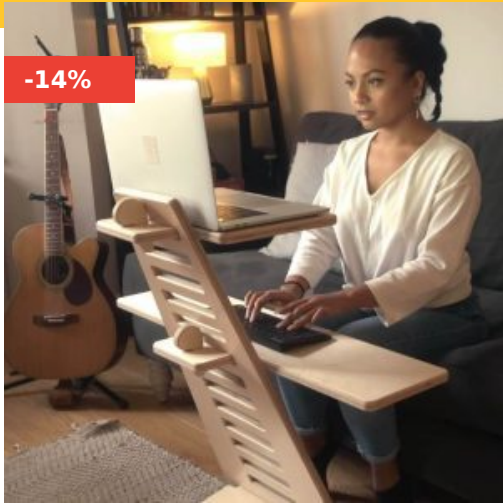

LIGNEUS

CRAFTED FROM WOOD
MADE IN THE COTSWOLDS

2022

Simply beautiful
sustainable products

01285 760138
www.ligneus.co.uk

HOME FURNITURE

**PERSONALISED SIT STAND DESK
800X500X850**

- **FREE ENGRAVING**
- **FREE OPTIONAL WINE GLASS HOLDER**
- Multi functional sit stand desk
- Ultimately adjustable - creating the best posture for different heights
- Locking chucks - ensuring safe and sturdy assembly
- Optional glass holder