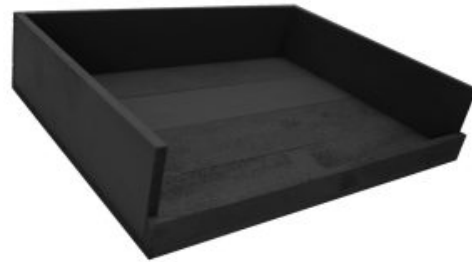

BLACK DROP FRONT TRAY 375X290X80

- FSC timber - great ecological credentials
- Stacker option - extra stability when stacking
- Drop side lip - stops contents falling out

SKU: BXREDDL37529080BK