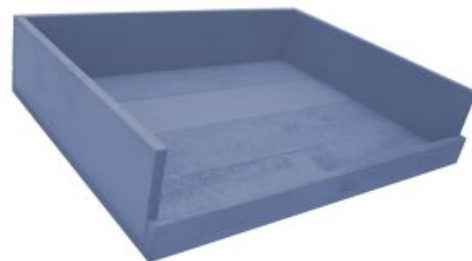

SKU: CBPLY-A4P-RB

BLACK DROP FRONT TRAY 375X290X80

- FSC timber - great ecological credentials
- Stacker option - extra stability when stacking
- Drop side lip - stops contents falling out

SKU: BXREDDL37529080BK

**AMBERLEY GREY DROP FRONT TRAY
375X290X80**

- FSC timber - great ecological credentials
- Stacker option - extra stability when stacking
- Drop side lip - stops contents falling out

SKU: BXREDDL37529080AG