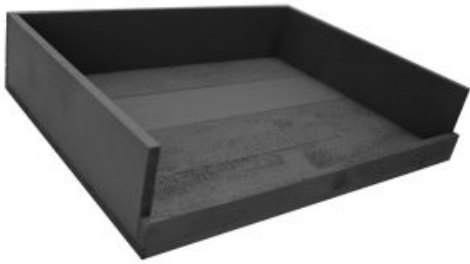

**RUSTIC BROWN DROP SIDE TRAY
375X290X80**

- FSC timber - great ecological credentials
- Stacker option - extra stability when stacking
- Drop side lip - stops contents falling out

SKU: BXREDDS37529080RB

SKU: BBPLY335310170GG-BST

TETBURY GREEN DOUBLE BREAD BIN WITH WOOD DRAWERS & TICKET HANDLES 335X310X170

- Double bread bin - great capacity
- Ticket handles - clearly label your contents
- Solid design - for everyday use
- Choice of glorious Cotswold colours - match your style

SKU: BBPLY335310170TG-BST

BLACK DOUBLE BREAD BIN WITH WOOD DRAWERS & TICKET HANDLES 335X310X170

- Double bread bin - great capacity
- Ticket handles - clearly label your contents
- Solid design - for everyday use
- Choice of glorious Cotswold colours - match your style

SKU: BBPLY335310170BK-BST

BLACK DROP FRONT TRAY 375X290X80

- FSC timber - great ecological credentials
- Stacker option - extra stability when stacking
- Drop side lip - stops contents falling out

SKU: BXREDDL37529080BK