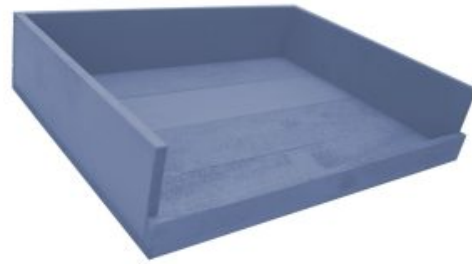

SKU: BBPLY335310170TG-BST

BLACK DOUBLE BREAD BIN WITH WOOD DRAWERS & TICKET HANDLES 335X310X170

- Double bread bin - great capacity
- Ticket handles - clearly label your contents
- Solid design - for everyday use
- Choice of glorious Cotswold colours - match your style

SKU: BBPLY335310170BK-BST

BLACK DROP FRONT TRAY 375X290X80

- FSC timber - great ecological credentials
- Stacker option - extra stability when stacking
- Drop side lip - stops contents falling out

SKU: BXREDDL37529080BK

AMBERLEY GREY DROP FRONT TRAY
375X290X80

- FSC timber - great ecological credentials
- Stacker option - extra stability when stacking
- Drop side lip - stops contents falling out

SKU: BXREDDL37529080AG

KINGSCOTE BLUE DROP FRONT TRAY
375X290X80