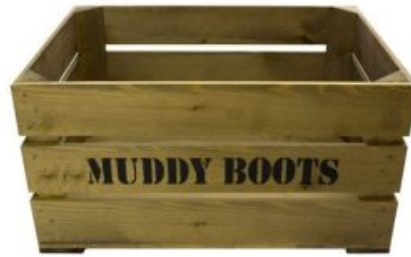

SKU: WROAK6-735220C

OAK WELLY RACK 6 PAIR (5 TALL 1 SHORT)

A must for every home!

- Customisable - choose the size depending on the number of big and little feet there are in your home
- Solid FSC oak - hefty design for everyday use
- Personalisable - make it truly belong at yours

SKU: WROAK6-735220B

OAK WELLY RACK 6 PAIR (6 TALL)

A must for every home!

- Customisable - choose the size depending on the number of big and little feet there are in your home
- Solid oak - hefty design for everyday use
- Personalisable - make it truly belong at yours

SKU: WROAK6-735220A

**RUSTIC BROWN MUDDY BOOTS CRATE
 600X370X250**

- Keeping walkers tidy
- Versatile - use as storage or display
- Solid design - built to last
- Rustic brown - classic look
- Extra large - even greater capacity
- FSC Redwood - great ecological credentials
- Stackable option - for extra stability