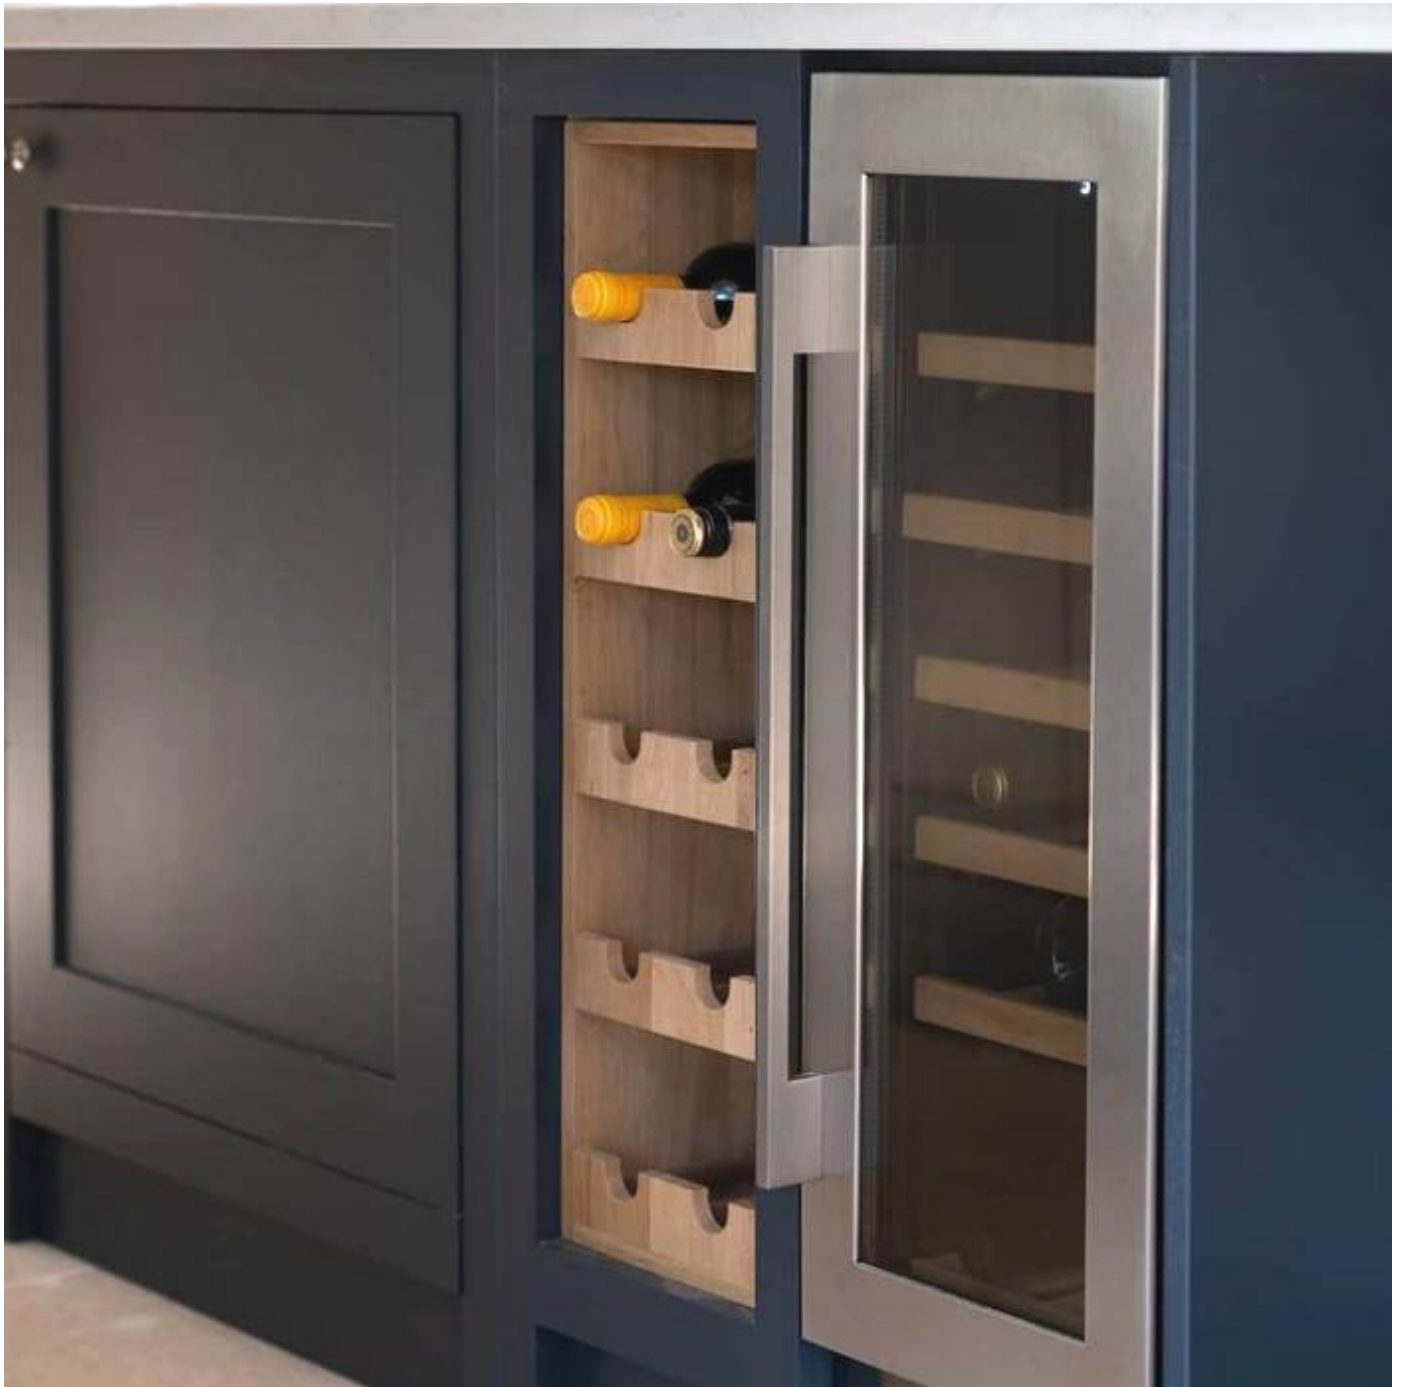

## WINE RACK INSERTS

**AMBERLEY GREY SHAKER STYLE  
PERSONALISED 6 GLASS DRINKS RACK  
812X141X528**

- FREE Engraving - make it truly yours
- Shaker Style - timeless & classic look
- Cotswold Amberley Grey - cool anthracite look
- Sustainable oak - great ecological credentials
- 6 glasses & 8 bottles - plenty of capacity
- Sturdy oak top shelf - greater capacity
- Wall mounted - Convenient positioning

**SKU:** BRWOAK812141528AG

**GRETTON GREY SHAKER STYLE  
PERSONALISED 6 GLASS DRINKS RACK  
812X141X528**

- FREE Engraving - make it truly yours
- Shaker Style - timeless & classic look
- Cotswold Gretton Grey - classic Cotswold look
- Sustainable oak - great ecological credentials
- 6 glasses & 8 bottles - plenty of capacity
- Sturdy oak top shelf - greater capacity
- Wall mounted - Convenient positioning