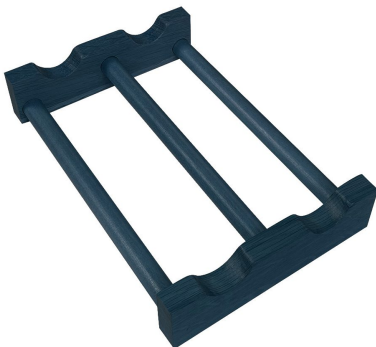

LIGNEUS

CRAFTED FROM WOOD
MADE IN THE COTSWOLDS

2022

Simply beautiful
sustainable products

01285 760138
www.ligneus.co.uk

FOR WINE

BURFORD B1/3 WINE INSERT BLACK

- Designed to fit with the [modular Hospitality System](#)
- Solid oak - sturdy design for frequent use
- Dimensions: 275 x 184 x 50mm

SKU: IN-B13WINE-BK

BURFORD B1/3 WINE INSERT DARK BROWN

- Designed to fit with the [modular Hospitality System](#)
- Solid oak - sturdy design for frequent use
- Dimensions: 275 x 184 x 50mm

SKU: IN-B13WINE-DB

BURFORD B1/3 WINE INSERT AMBERLEY GREY

- Designed to fit with the [modular Hospitality System](#)
- Solid oak - sturdy design for frequent use
- Dimensions: 275 x 184 x 50mm

SKU: IN-B13WINE-AG

BURFORD B1/3 WINE INSERT NATURAL

- Designed to fit with the [modular Hospitality System](#)
- Solid oak - sturdy design for frequent use
- Dimensions: 275 x 184 x 50mm

SKU: IN-B13WINE-NA

**PERSONALISED RUSTIC WINE CADDY
300X210X400**

- FREE Engraving
- Perfect for wine lovers everywhere
- Sturdy design - can take the knocks and bumps at the party
- Great capacity - can hold up to 6 large bottles
- Rustic look - add a touch of class