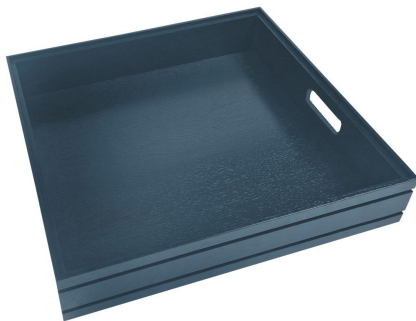

**BURFORD RIB HANDLE TRAY B2/3 80MM
AMBERLEY GREY**

- Dimensions: 425x398x80mm
- Highest quality finish - for high end presentation
- Part of the Modular Hospitality Trolley System
- Stackable - ideal for display
- Solid oak - very robust for continuous use
- Ribbed finish - for a look with character

SKU: BORH-B2/3-80-AG