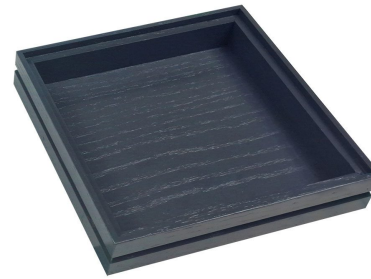

LIGNEUS

CRAFTED FROM WOOD
MADE IN THE COTSWOLDS

2022

Simply beautiful
sustainable products

01285 760138
www.ligneus.co.uk

CATERING SERVING TRAYS

BURFORD RIB BOX B1/6 40MM DARK BROWN

- Dimensions: 212x198x40
- Highest quality finish - for high end presentation
- Part of the [Modular Hospitality Trolley System](#)
- Stackable - ideal for display
- Solid oak - very robust for continuous use
- Ribbed finish - for a look with character

SKU: BOR-B1/6-40-DB

BURFORD RIB BOX B1/6 40MM AMBERLEY GREY

- Dimensions: 212x198x40
- Highest quality finish - for high end presentation
- Part of the [Modular Hospitality Trolley System](#)
- Stackable - ideal for display
- Solid oak - very robust for continuous use
- Ribbed finish - for a look with character

SKU: BOR-B1/6-40-AG

BURFORD RIB BOX B1/6 40MM NATURAL

- Dimensions: 212x198x40
- Highest quality finish - for high end presentation
- Part of the [Modular Hospitality Trolley System](#)
- Stackable - ideal for display
- Solid oak - very robust for continuous use
- Ribbed finish - for a look with character