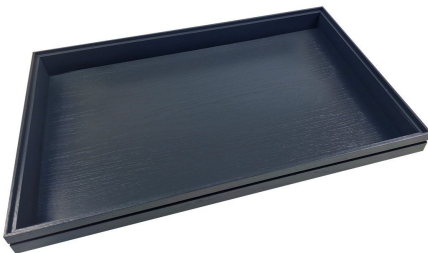

**BURFORD RIB BOX B1/1 40MM AMBERLEY
GREY**

- Highest quality finish - for high end presentation
- Part of the Modular Hospitality Trolley System
- Stackable - ideal for display
- Solid oak - very robust for continuous use
- Ribbed finish - for a look with character

SKU: BOR-B1/1-40-AG