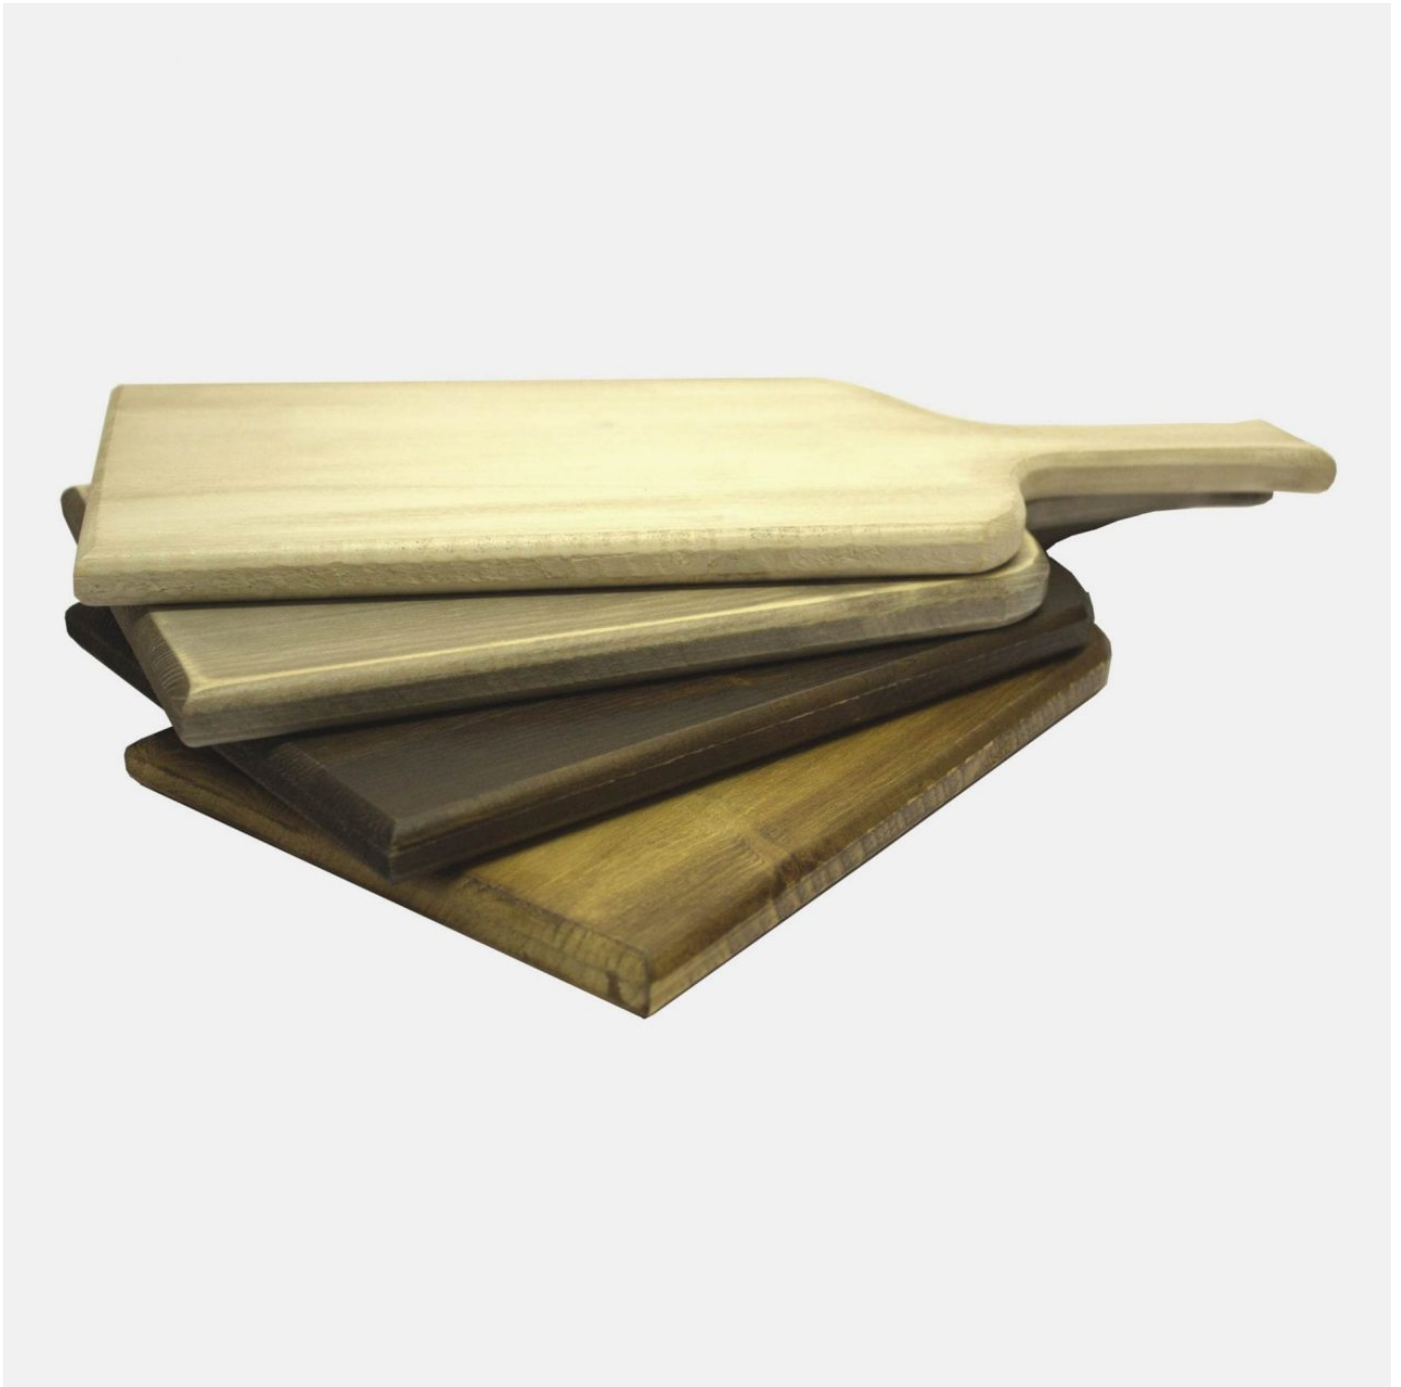

LIGNEUS

CRAFTED FROM WOOD
MADE IN THE COTSWOLDS

2022

Simply beautiful
sustainable products

01285 760138
www.ligneus.co.uk

SERVING PADDLES

**THREE POT PINE CURVED CANAPE BOARD
460X135X18**

- Curved design - classic look
- Light weight - easy carry
- three compartments - good spread
- Sustainable pine - great eco credentials

SKU: BDPIN46013518-3COMP-ARCH-RB

OAK ARTISAN CANAPE BOARD 360X200X20

- Customisable - for the personal touch
- Angular design - contemporary look
- Integrated ergonomic handle - easy to hold
- Sustainable oak - great eco credentials

SKU: BDOAK36020020OIL

**RUSTIC BROWN PINE SERVING PADDLE
BOARD 300X140X18**

- Sustainable pine - great ecological credentials
- Rustic brown - classic look
- Lacquered finish - extra protection
- Ergonomic handle - great for buffets