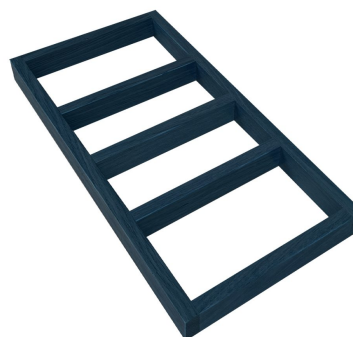

**BURFORD B1/3 TEA INSERT OFFSET 40MM
AMBERLEY GREY**

- Designed to fit with the [modular Hospitality System](#)
- Solid oak - sturdy design for frequent use
- Dimensions: 370 x 185 x 30mm

SKU: IN-B13TEA-OFFSET-AG