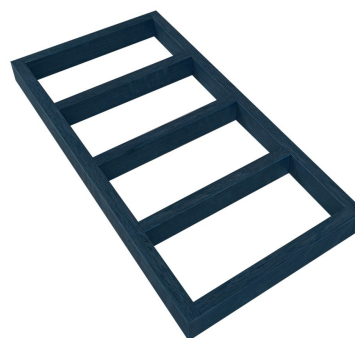

**BURFORD B1/3 TEA INSERT EVEN 40MM
AMBERLEY GREY**

- Designed to fit with the [modular Hospitality System](#)
- Solid oak - sturdy design for frequent use
- Dimensions: 370 x 185 x 30mm

SKU: IN-B13TEA-EVEN-AG