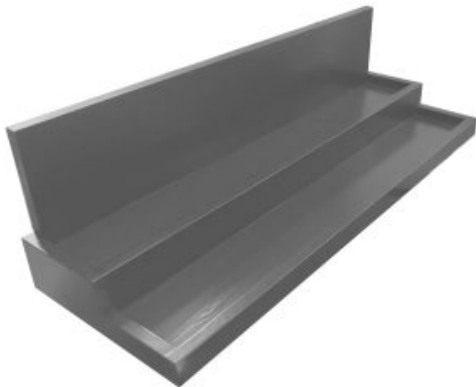

AMBERLEY GREY PINE WECK JAR DISPLAY STAND 840X265X220

- Solid Pine - robust for everyday use
- Great range of colours - match your design
- Tiered display - great for presentation

SKU: DSPIN840265220AG