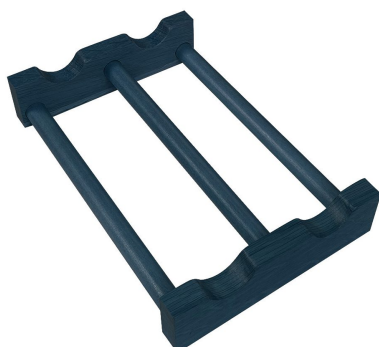

### BURFORD B1/3 WINE INSERT BLACK

- Designed to fit with the [modular Hospitality System](#)
- Solid oak - sturdy design for frequent use
- Dimensions: 275 x 184 x 50mm

**SKU:** IN-B13WINE-BK

### BURFORD B1/3 WINE INSERT DARK BROWN

- Designed to fit with the [modular Hospitality System](#)
- Solid oak - sturdy design for frequent use
- Dimensions: 275 x 184 x 50mm

**SKU:** IN-B13WINE-DB