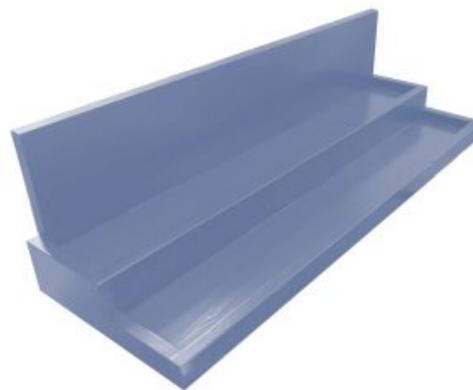

KINGSCOTE BLUE PINE WECK JAR DISPLAY STAND 840X265X220

- Solid Pine - robust for everyday use
- Great range of colours - match your design
- Tiered display - great for presentation

SKU: DSPIN840265220KB