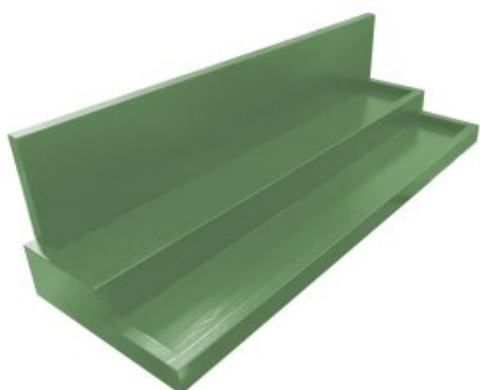

TETBURY GREEN PINE WECK JAR DISPLAY STAND 840X265X220

- Solid Pine - robust for everyday use
- Great range of colours - match your design
- Tiered display - great for presentation

SKU: DSPIN840265220TG