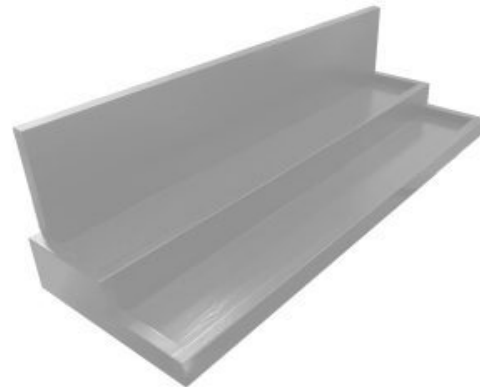

GRETTON GREY PINE WECK JAR DISPLAY STAND 840X265X220

- Solid Pine - robust for everyday use
- Great range of colours - match your design
- Tiered display - great for presentation

SKU: DSPIN840265220GG