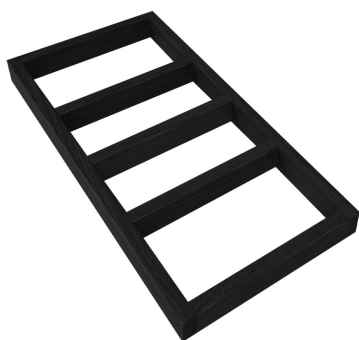

**BURFORD B1/3 TEA INSERT OFFSET 40MM
BLACK**

- Designed to fit with the [modular Hospitality System](#)
- Solid oak - sturdy design for frequent use
- Dimensions: 370 x 185 x 30mm

SKU: IN-B13TEA-OFFSET-BK