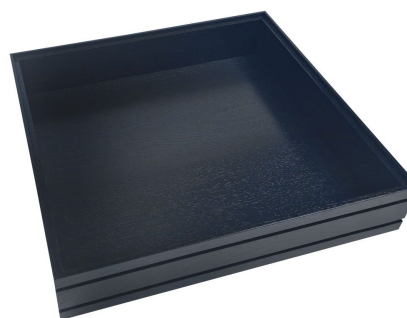

**BURFORD RIB BOX B2/3 80MM AMBERLEY
GREY**

- Dimensions: 424x398x80
- Highest quality finish - for high end presentation
- Part of the [Modular Hospitality Trolley System](#)
- Stackable - ideal for display
- Solid oak - very robust for continuous use
- Ribbed finish - for a look with character

SKU: BOR-B2/3-80-AG