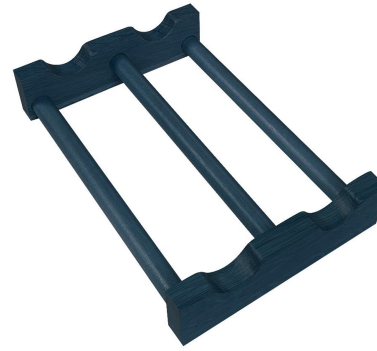

BURFORD B1/3 WINE INSERT AMBERLEY GREY

- Designed to fit with the [modular Hospitality System](#)
- Solid oak - sturdy design for frequent use
- Dimensions: 275 x 184 x 50mm

SKU: IN-B13WINE-AG