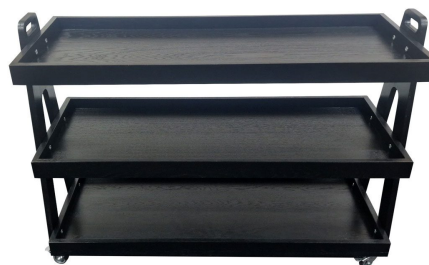

BURFORD BUFFET TROLLEY LONG BLACK

- Dimensions: 1136x440x810mm
- High quality lacquered oak
- Sturdy design - robust for everyday use
- Compatible oak boxes - Part of the [Modular Hospitality Trolley System](#)
- Adjustable shelves can be angled or horizontal
- Shelves are reversible with a lower lip on one side
- High end casters with brakes - ensure smoothest movement and steadiness

SKU: BBT-L3-BK