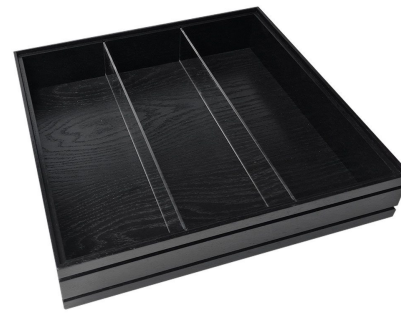

BURFORD RIB BOX B2/3 80MM BLACK 2 DIVIDERS

- Dimensions: 424x398x80
- Highest quality finish - for high end presentation
- Part of the [Modular Hospitality Trolley System](#)
- Stackable - ideal for display
- Solid oak - very robust for continuous use
- Ribbed finish - for a look with character

SKU: BOR-B2/3-80-BK-DS2