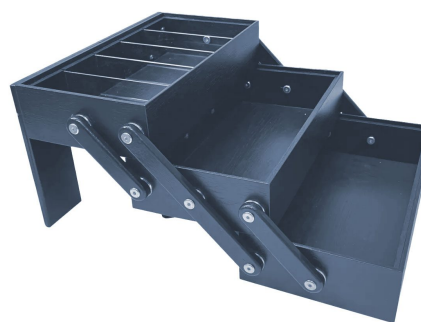

**BURFORD CANTILEVER DISPLAY BOX B1/3
AMBERLEY GREY OAK 3-TIER**

- Cantilever design - fold down for storage or open up for display
- Highest quality finish - for high end presentation
- Part of the [Modular Hospitality Trolley System](#)
- Solid oak - very robust for continuous use

SKU: CDB-B13-AG