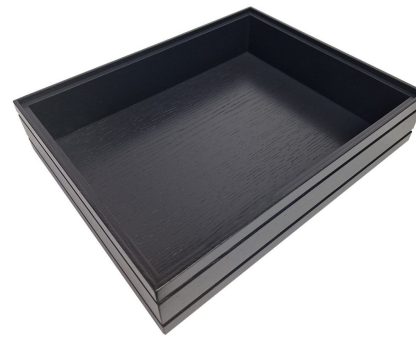

SKU: BOR-B1/4-80-AG

BURFORD RIB BOX B1/4 80MM NATURAL WITH 2 DIVIDERS

- Dimensions: 318mm x 199mm x 80mm
- Highest quality finish - for high end presentation
- Part of the [Modular Hospitality Trolley System](#)
- Stackable - ideal for display
- Solid oak - very robust for continuous use
- Ribbed finish - for a look with character

SKU: BOR-B1/4-80-NA-DS2

BURFORD RIB BOX B1/4 80MM NATURAL

- Dimensions: 318mm x 199mm x 80mm
- Highest quality finish - for high end presentation
- Part of the [Modular Hospitality Trolley System](#)
- Stackable - ideal for display
- Solid oak - very robust for continuous use
- Ribbed finish - for a look with character

SKU: BOR-B1/4-80-NA

BURFORD RIB BOX B1/2 80MM BLACK WITH 2 DIVIDERS

- Dimensions: 398mm x 318mm x 80mm
- Highest quality finish - for high end presentation
- Part of the [Modular Hospitality Trolley System](#)
- Stackable - ideal for display
- Solid oak - very robust for continuous use
- Ribbed finish - for a look with character

SKU: BOR-B1/2-80-BK-DS2

BURFORD RIB BOX B1/2 80MM BLACK

- Dimensions: 398mm x 318mm x 80mm
- Highest quality finish - for high end presentation
- Part of the [Modular Hospitality Trolley System](#)
- Stackable - ideal for display
- Solid oak - very robust for continuous use
- Ribbed finish - for a look with character