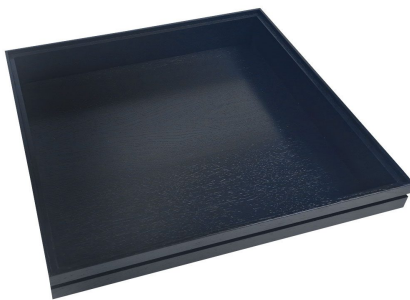

BURFORD RIB BOX B2/3 40MM AMBERLEY GREY

- Dimensions: 424x398x40
- Highest quality finish - for high end presentation
- Part of the [Modular Hospitality Trolley System](#)
- Stackable - ideal for display
- Solid oak - very robust for continuous use
- Ribbed finish - for a look with character

SKU: BOR-B2/3-40-AG