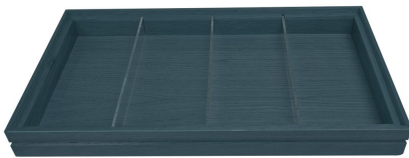

LIGNEUS

CRAFTED FROM WOOD
MADE IN THE COTSWOLDS

2022

Simply beautiful
sustainable products

01285 760138
www.ligneus.co.uk

MODULAR BUFFET SYSTEM

BURFORD RIB BOX B1/3 40MM BLACK 3 DIVIDERS

- Dimensions: 398x212x40
- Highest quality finish - for high end presentation
- Part of the [Modular Hospitality Trolley System](#)
- Stackable - ideal for display
- Solid oak - very robust for continuous use
- Ribbed finish - for a look with character

SKU: BOR-B1/3-40-BK-DS3

BURFORD RIB BOX B1/3 40MM DARK BROWN 3 DIVIDERS

- Dimensions: 398x212x40
- Highest quality finish - for high end presentation
- Part of the [Modular Hospitality Trolley System](#)
- Stackable - ideal for display
- Solid oak - very robust for continuous use
- Ribbed finish - for a look with character

SKU: BOR-B1/3-40-DB-DS3

BURFORD RIB BOX B1/3 40MM AMBERLEY GREY 3 DIVIDERS

- Dimensions: 398x212x40
- Highest quality finish - for high end presentation
- Part of the [Modular Hospitality Trolley System](#)
- Stackable - ideal for display
- Solid oak - very robust for continuous use
- Ribbed finish - for a look with character