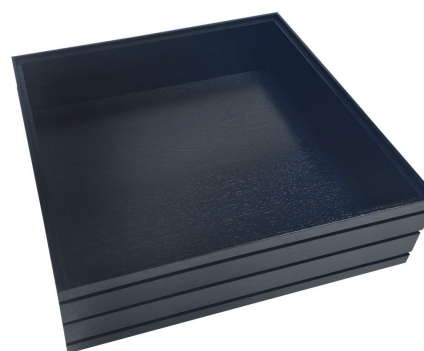

BURFORD RIB BOX B2/3 120MM AMBERLEY GREY

- Dimensions: 424x398x120
- Highest quality finish - for high end presentation
- Part of the [Modular Hospitality Trolley System](#)
- Stackable - ideal for display
- Solid oak - very robust for continuous use
- Ribbed finish - for a look with character

SKU: BOR-B2/3-120-AG