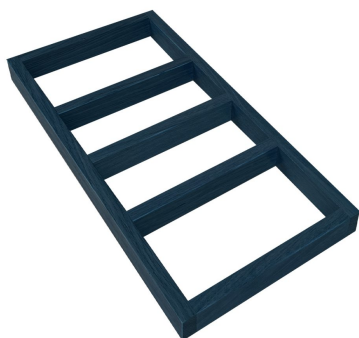

**BURFORD B1/3 TEA INSERT OFFSET 40MM
AMBERLEY GREY**

- Designed to fit with the [modular Hospitality System](#)
- Solid oak - sturdy design for frequent use
- Dimensions: 370 x 185 x 30mm

SKU: IN-B13TEA-OFFSET-AG