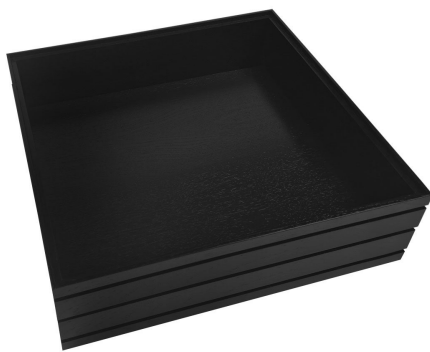

BURFORD RIB BOX B2/3 120MM BLACK

- Dimensions: 424x398x120
- Highest quality finish - for high end presentation
- Part of the [Modular Hospitality Trolley System](#)
- Stackable - ideal for display
- Solid oak - very robust for continuous use
- Ribbed finish - for a look with character

SKU: BOR-B2/3-120-BK