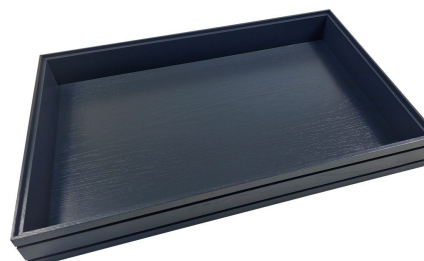

BURFORD RIB BOX B1/1 80MM AMBERLEY GREY

- Highest quality finish - for high end presentation
- Part of the Modular Hospitality Trolley System
- Stackable - ideal for display
- Solid oak - very robust for continuous use
- Ribbed finish - for a look with character

SKU: BOR-B1/1-80-AG