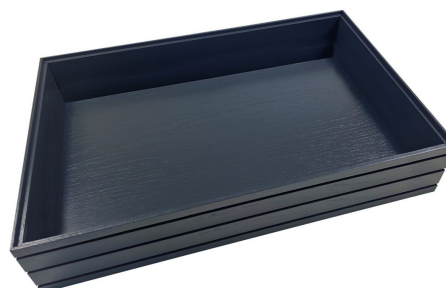

BURFORD RIB BOX B1/1 120MM AMBERLEY GREY

- Highest quality finish - for high end presentation
- Part of the Modular Hospitality Trolley System
- Stackable - ideal for display
- Solid oak - very robust for continuous use
- Ribbed finish - for a look with character

SKU: BOR-B1/1-120-AG