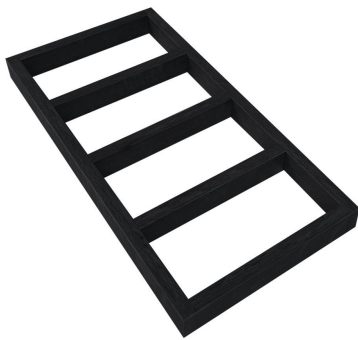

BURFORD B1/3 TEA INSERT EVEN 40MM BLACK

- Designed to fit with the [modular Hospitality System](#)
- Solid oak - sturdy design for frequent use
- Dimensions: 370 x 185 x 30mm

SKU: IN-B13TEA-EVEN-BK