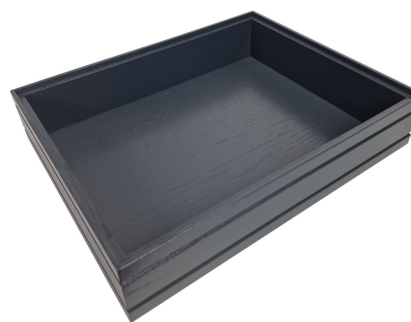

BURFORD RIB BOX B1/2 80MM AMBERLEY GREY

- Dimensions: 398mm x 318mm x 80mm
- Highest quality finish - for high end presentation
- Part of the [Modular Hospitality Trolley System](#)
- Stackable - ideal for display
- Solid oak - very robust for continuous use
- Ribbed finish - for a look with character

SKU: BOR-B1/2-80-AG