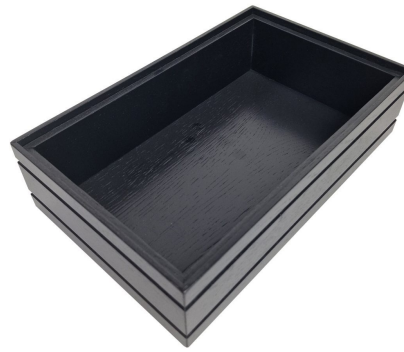

BURFORD RIB BOX B1/4 80MM BLACK

- Dimensions: 318mm x 199mm x 80mm
- Highest quality finish - for high end presentation
- Part of the [Modular Hospitality Trolley System](#)
- Stackable - ideal for display
- Solid oak - very robust for continuous use
- Ribbed finish - for a look with character

SKU: BOR-B1/4-80-BK