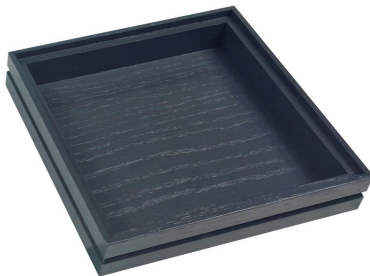

BURFORD RIB BOX B1/6 40MM AMBERLEY GREY

- Dimensions: 212x198x40
- Highest quality finish - for high end presentation
- Part of the [Modular Hospitality Trolley System](#)
- Stackable - ideal for display
- Solid oak - very robust for continuous use
- Ribbed finish - for a look with character

SKU: BOR-B1/6-40-AG