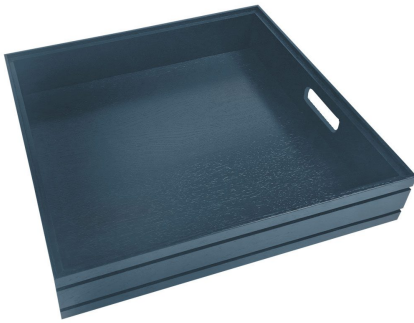

**BURFORD RIB HANDLE TRAY B2/3 80MM
AMBERLEY GREY**

- Dimensions: 425x398x80mm
- Highest quality finish - for high end presentation
- Part of the Modular Hospitality Trolley System
- Stackable - ideal for display
- Solid oak - very robust for continuous use
- Ribbed finish - for a look with character

SKU: BORH-B2/3-80-AG