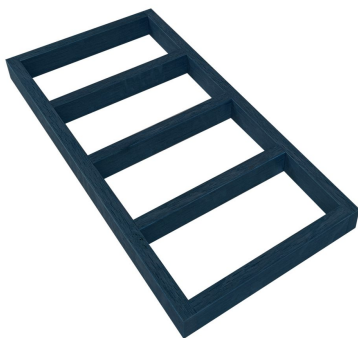

BURFORD B1/3 TEA INSERT EVEN 40MM AMBERLEY GREY

- Designed to fit with the [modular Hospitality System](#)
- Solid oak - sturdy design for frequent use
- Dimensions: 370 x 185 x 30mm

SKU: IN-B13TEA-EVEN-AG