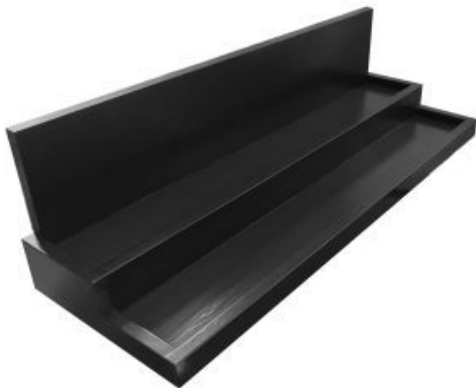

**BLACK PINE WECK JAR DISPLAY STAND
840X265X220**

- Solid Pine - robust for everyday use
- Great range of colours - match your design
- Tiered display - great for presentation

SKU: DSPIN840265220BK