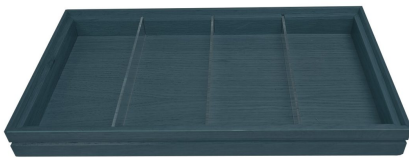

BURFORD RIB BOX B1/3 40MM AMBERLEY GREY 3 DIVIDERS

- Dimensions: 398x212x40
- Highest quality finish - for high end presentation
- Part of the [Modular Hospitality Trolley System](#)
- Stackable - ideal for display
- Solid oak - very robust for continuous use
- Ribbed finish - for a look with character

SKU: BOR-B1/3-40-AG-DS3