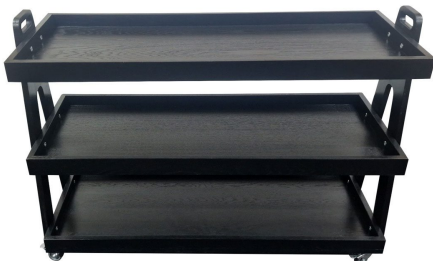

BURFORD BUFFET TROLLEY LONG BLACK

- Dimensions: 1136x440x810mm
- High quality lacquered oak
- Sturdy design - robust for everyday use
- Compatible oak boxes - Part of the [Modular Hospitality Trolley System](#)
- Adjustable shelves can be angled or horizontal
- Shelves are reversible with a lower lip on one side
- High end casters with brakes - ensure smoothest movement and steadiness

SKU: BBT-L3-BK