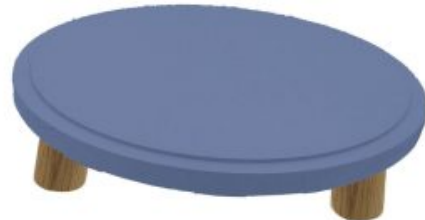

KINGSCOTE BLUE TOPPED OAK MILKING STOOL 290DX70

- Highest quality Oak - display top end merchandise
- Heavy material - for added stability
- Other sizes available - build to your own design
- Classic look - catch your customers eye
- Selection of classic colours - match your style

SKU: MSOAK29070TOPKB