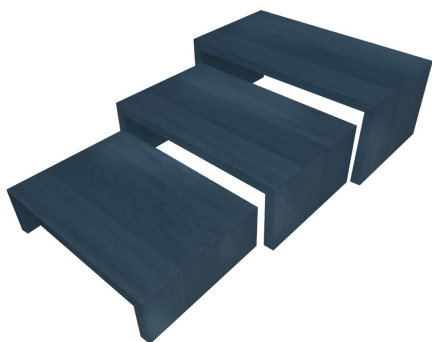

**BURFORD OAK B1/3 NESTING RISER SET
AMBERLEY GREY**

- Colour: Amberley Grey
- Nested dimensions: 212 x 398 x 160mm
- Highest quality oak - display top end merchandise
- Heavy material - for added stability
- Solid design - robust enough for everyday use
- Part of the [Modular Hospitality Trolley System](#)

SKU: BONRS-B1/3-AG