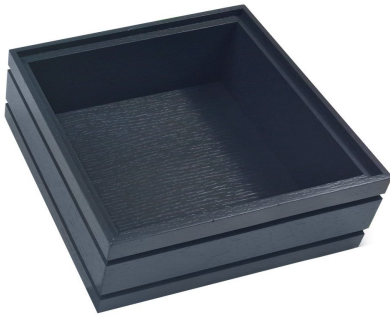

BURFORD RIB BOX B1/6 80MM AMBERLEY GREY

- Dimensions: 212x199x80
- Highest quality finish - for high end presentation
- Part of the [Modular Hospitality Trolley System](#)
- Stackable - ideal for display
- Solid oak - very robust for continuous use
- Ribbed finish - for a look with character

SKU: BOR-B1/6-80-AG