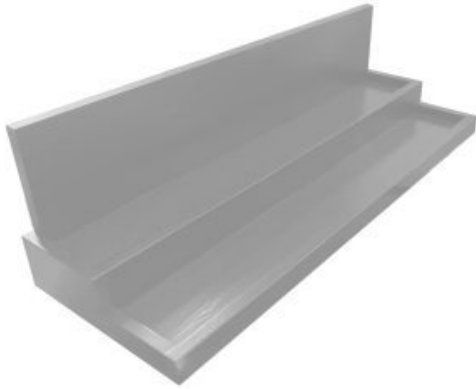

GRETTON GREY PINE WECK JAR DISPLAY STAND 840X265X220

- Solid Pine - robust for everyday use
- Great range of colours - match your design
- Tiered display - great for presentation

SKU: DSPIN840265220GG