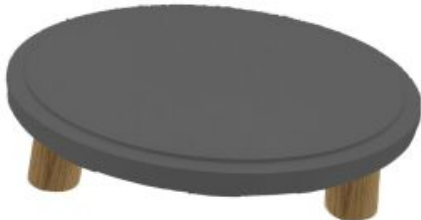

AMBERLEY GREY TOPPED OAK MILKING STOOL 290DX70

- Highest quality Oak - display top end merchandise
- Heavy material - for added stability
- Other sizes available - build to your own design
- Classic look - catch your customers eye
- Selection of classic colours - match your style

SKU: MSOAK29070TOPAG