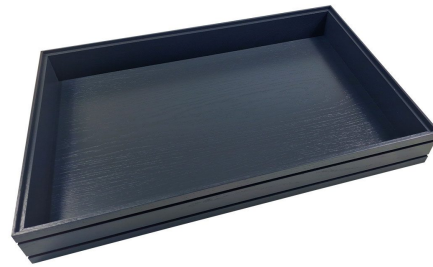

BURFORD RIB BOX B1/1 80MM AMBERLEY GREY

- Highest quality finish - for high end presentation
- Part of the Modular Hospitality Trolley System
- Stackable - ideal for display
- Solid oak - very robust for continuous use
- Ribbed finish - for a look with character

SKU: BOR-B1/1-80-AG