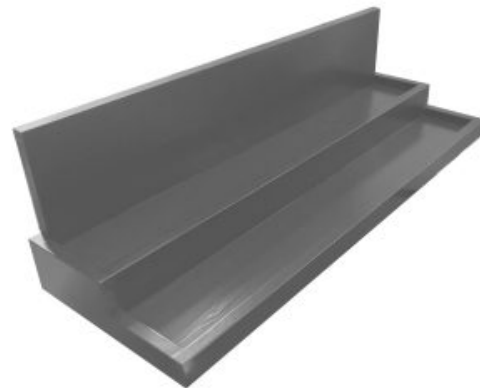

**AMBERLEY GREY PINE WECK JAR DISPLAY
STAND 840X265X220**

- Solid Pine - robust for everyday use
- Great range of colours - match your design
- Tiered display - great for presentation

SKU: DSPIN840265220AG