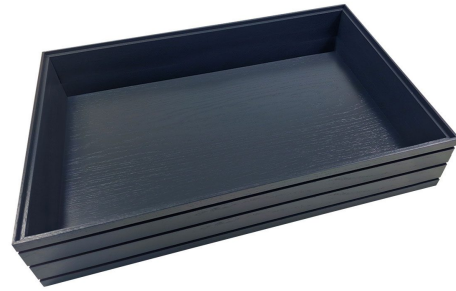

BURFORD RIB BOX B1/1 120MM AMBERLEY GREY

- Highest quality finish - for high end presentation
- Part of the Modular Hospitality Trolley System
- Stackable - ideal for display
- Solid oak - very robust for continuous use
- Ribbed finish - for a look with character

SKU: BOR-B1/1-120-AG