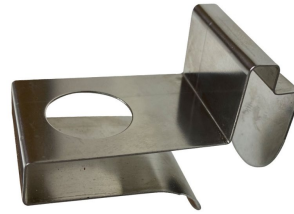

BURFORD CLIP SET OF 12

- Metal
- Multi-purpose clip
- Part of the [Modular Hospitality System](#)
- Set of 12

SKU: B-CLIPSET12