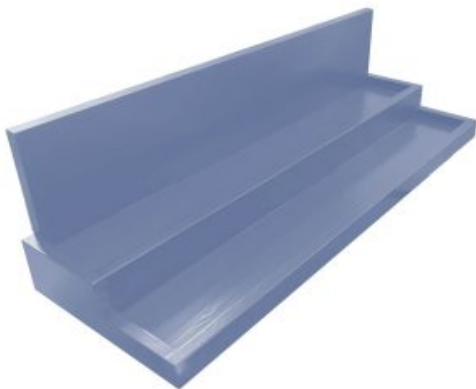

KINGSCOTE BLUE PINE WECK JAR DISPLAY STAND 840X265X220

- Solid Pine - robust for everyday use
- Great range of colours - match your design
- Tiered display - great for presentation

SKU: DSPIN840265220KB