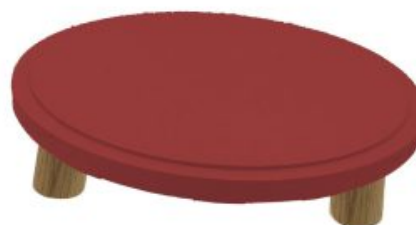

SHERSTON CLARET TOPPED OAK MILKING STOOL 290DX70

- Highest quality Oak - display top end merchandise
- Heavy material - for added stability
- Other sizes available - build to your own design
- Classic look - catch your customers eye
- Selection of classic colours - match your style

SKU: MSOAK29070TOPSC