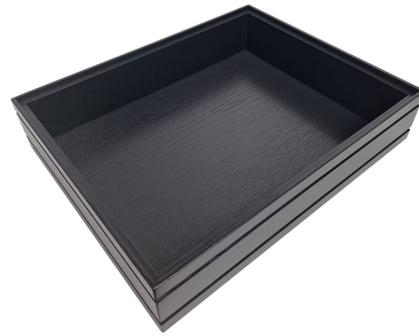

**SKU:** BOR-B1/4-80-AG

**BURFORD RIB BOX B1/4 80MM NATURAL WITH 2 DIVIDERS**

- Dimensions: 318mm x 199mm x 80mm
- Highest quality finish - for high end presentation
- Part of the [Modular Hospitality Trolley System](#)
- Stackable - ideal for display
- Solid oak - very robust for continuous use
- Ribbed finish - for a look with character

**SKU:** BOR-B1/4-80-NA-DS2

**BURFORD RIB BOX B1/4 80MM NATURAL**

- Dimensions: 318mm x 199mm x 80mm
- Highest quality finish - for high end presentation
- Part of the [Modular Hospitality Trolley System](#)
- Stackable - ideal for display
- Solid oak - very robust for continuous use
- Ribbed finish - for a look with character

**SKU:** BOR-B1/4-80-NA

**BURFORD RIB BOX B1/2 80MM BLACK WITH 2 DIVIDERS**

- Dimensions: 398mm x 318mm x 80mm
- Highest quality finish - for high end presentation
- Part of the [Modular Hospitality Trolley System](#)
- Stackable - ideal for display
- Solid oak - very robust for continuous use
- Ribbed finish - for a look with character

**SKU:** BOR-B1/2-80-BK-DS2

**BURFORD RIB BOX B1/2 80MM BLACK**

- Dimensions: 398mm x 318mm x 80mm
- Highest quality finish - for high end presentation
- Part of the [Modular Hospitality Trolley System](#)
- Stackable - ideal for display
- Solid oak - very robust for continuous use
- Ribbed finish - for a look with character