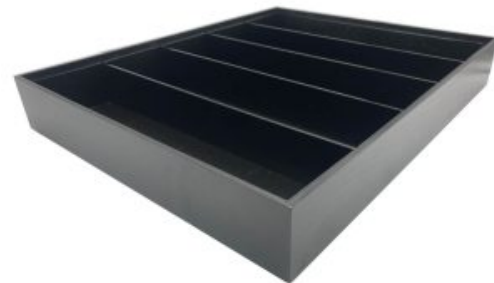

PLAIN BLACK OAK PARTITIONED STACKER BOX 450X360X60

- Highest quality finish - for high end presentation
- Stackable - ideal for storage
- Solid oak - very robust for continuous use
- Plain finish - for a crisp clean look
- [Optional riser lid available](#)

SKU: BXOAK45036060PL-DS4BK