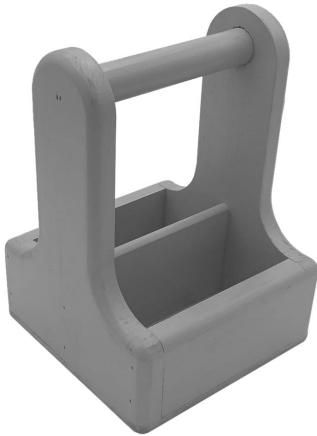

**GRETTON GREY PINE CONDIMENT CADDY
170X170X230**

- Robust design - hardy for frequent use
- Middle partition - greater secured contents
- Sustainable pine - ecological credentials
- Chunky 25mm handle - for even greater ease of use & comfort
- Range of Colours - match your designs
- Indoor or outdoor use - versatile to your needs

SKU: CUPIN170170230GG