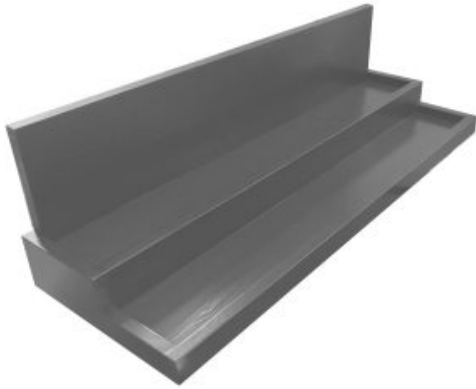

AMBERLEY GREY PINE WECK JAR DISPLAY STAND 840X265X220

- Solid Pine - robust for everyday use
- Great range of colours - match your design
- Tiered display - great for presentation

SKU: DSPIN840265220AG