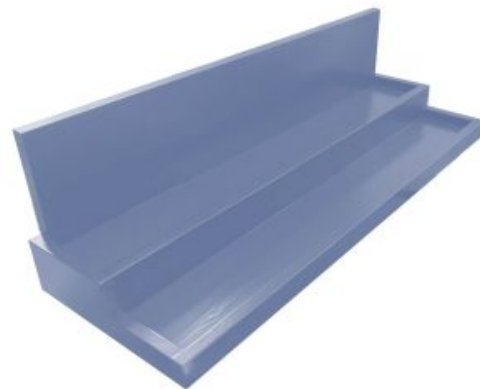

KINGSCOTE BLUE PINE WECK JAR DISPLAY STAND 840X265X220

- Solid Pine - robust for everyday use
- Great range of colours - match your design
- Tiered display - great for presentation

SKU: DSPIN840265220KB