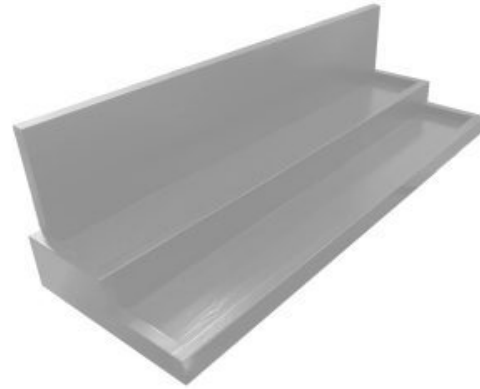

GRETTON GREY PINE WECK JAR DISPLAY STAND 840X265X220

- Solid Pine - robust for everyday use
- Great range of colours - match your design
- Tiered display - great for presentation

SKU: DSPIN840265220GG