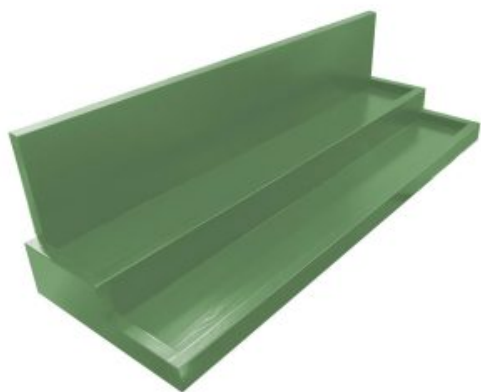

**TETBURY GREEN PINE WECK JAR DISPLAY
STAND 840X265X220**

- Solid Pine - robust for everyday use
- Great range of colours - match your design
- Tiered display - great for presentation

SKU: DSPIN840265220TG