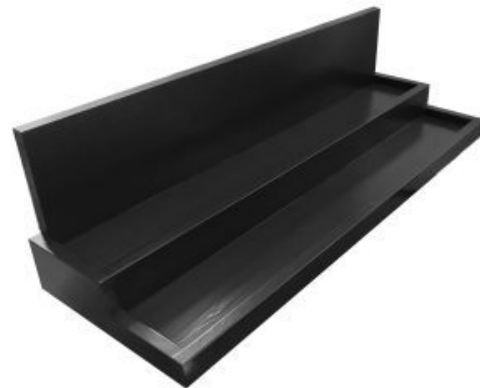

**BLACK PINE WECK JAR DISPLAY STAND
840X265X220**

- Solid Pine - robust for everyday use
- Great range of colours - match your design
- Tiered display - great for presentation

SKU: DSPIN840265220BK