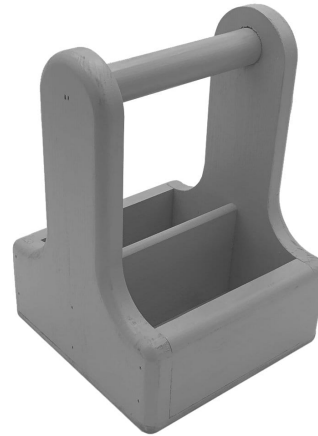

**GRETTON GREY PINE CONDIMENT CADDY
170X170X230**

- Robust design - hardy for frequent use
- Middle partition - greater secured contents
- Sustainable pine - ecological credentials
- Chunky 25mm handle - for even greater ease of use & comfort
- Range of Colours - match your designs
- Indoor or outdoor use - versatile to your needs

SKU: CUPIN170170230GG