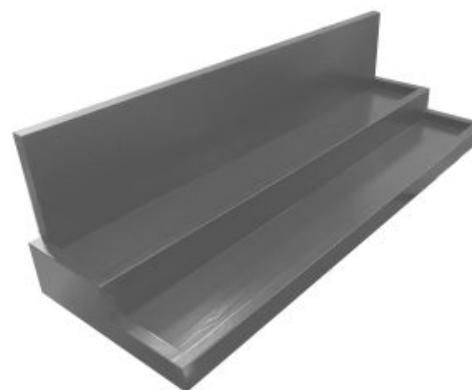

AMBERLEY GREY PINE WECK JAR DISPLAY STAND 840X265X220

- Solid Pine - robust for everyday use
- Great range of colours - match your design
- Tiered display - great for presentation

SKU: DSPIN840265220AG