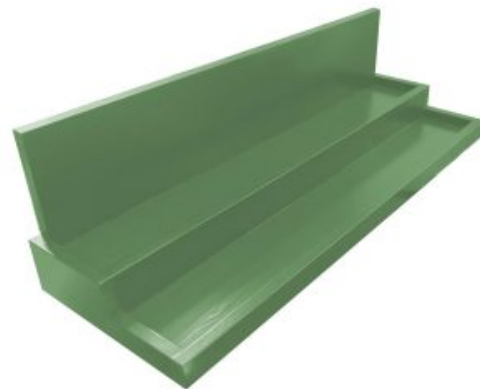

TETBURY GREEN PINE WECK JAR DISPLAY STAND 840X265X220

- Solid Pine - robust for everyday use
- Great range of colours - match your design
- Tiered display - great for presentation

SKU: DSPIN840265220TG