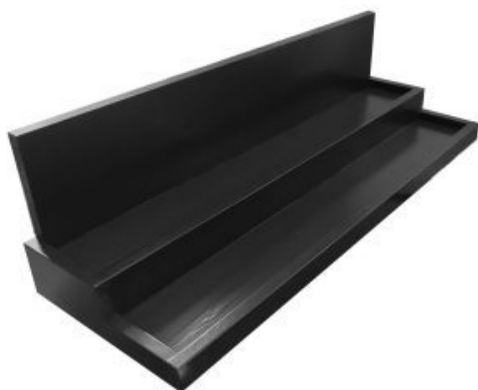

BLACK PINE WECK JAR DISPLAY STAND 840X265X220

- Solid Pine - robust for everyday use
- Great range of colours - match your design
- Tiered display - great for presentation

SKU: DSPIN840265220BK