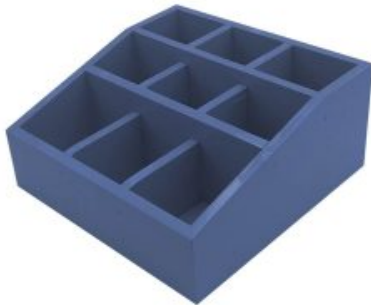

**KINGSCOTE BLUE PINE 3-TIER 9
COMPARTMENT CUTLERY & CONDIMENT
HOLDER 305X305X140**

- 3 tier 9 compartments - plenty of space
- Wide range of colours - match your style
- Robust design - suitable for everyday use

SKU: CU9-305305140KB