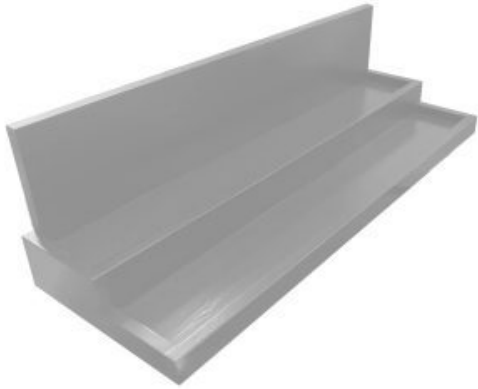

GRETTON GREY PINE WECK JAR DISPLAY STAND 840X265X220

- Solid Pine - robust for everyday use
- Great range of colours - match your design
- Tiered display - great for presentation

SKU: DSPIN840265220GG