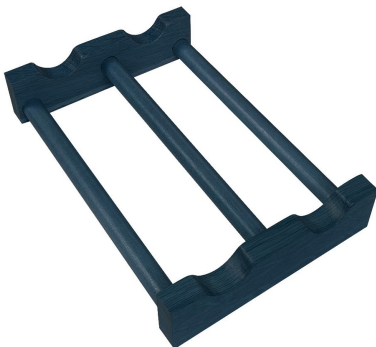

BURFORD B1/3 WINE INSERT AMBERLEY GREY

- Designed to fit with the [modular Hospitality System](#)
- Solid oak - sturdy design for frequent use
- Dimensions: 275 x 184 x 50mm

SKU: IN-B13WINE-AG