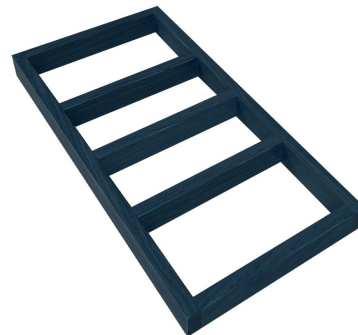

BURFORD B1/3 TEA INSERT OFFSET 40MM AMBERLEY GREY

- Designed to fit with the [modular Hospitality System](#)
- Solid oak - sturdy design for frequent use
- Dimensions: 370 x 185 x 30mm

SKU: IN-B13TEA-OFFSET-AG