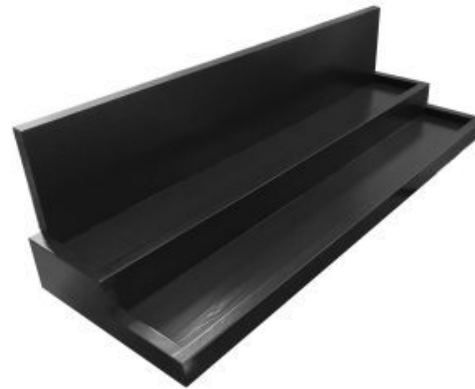

BLACK PINE WECK JAR DISPLAY STAND 840X265X220

- Solid Pine - robust for everyday use
- Great range of colours - match your design
- Tiered display - great for presentation

SKU: DSPIN840265220BK