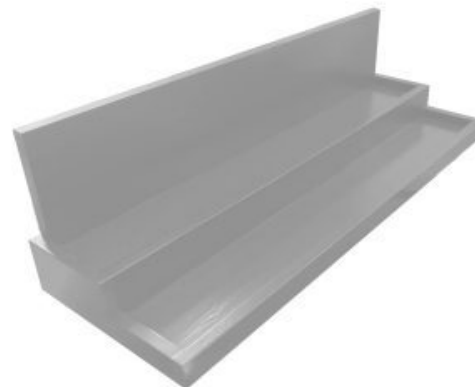

GRETTON GREY PINE WECK JAR DISPLAY STAND 840X265X220

- Solid Pine - robust for everyday use
- Great range of colours - match your design
- Tiered display - great for presentation

SKU: DSPIN840265220GG