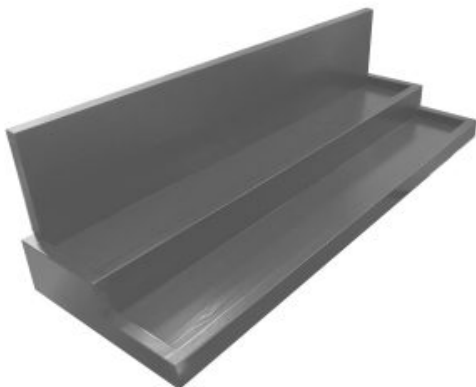

AMBERLEY GREY PINE WECK JAR DISPLAY STAND 840X265X220

- Solid Pine - robust for everyday use
- Great range of colours - match your design
- Tiered display - great for presentation

SKU: DSPIN840265220AG