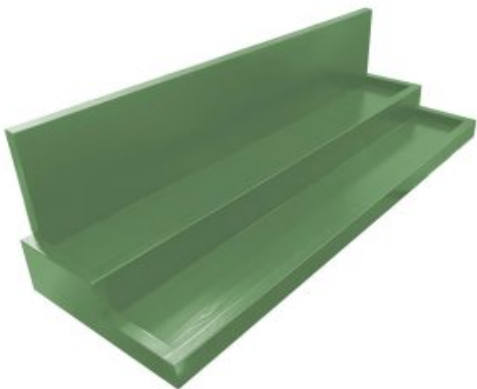

TETBURY GREEN PINE WECK JAR DISPLAY STAND 840X265X220

- Solid Pine - robust for everyday use
- Great range of colours - match your design
- Tiered display - great for presentation

SKU: DSPIN840265220TG