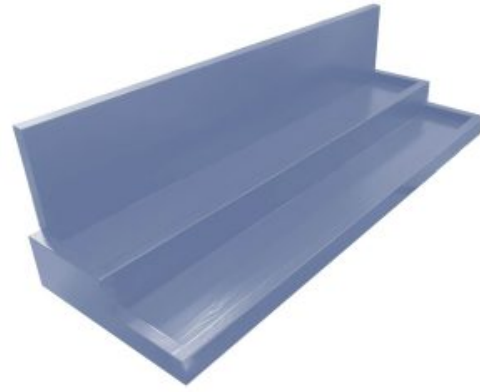

KINGSCOTE BLUE PINE WECK JAR DISPLAY STAND 840X265X220

- Solid Pine - robust for everyday use
- Great range of colours - match your design
- Tiered display - great for presentation

SKU: DSPIN840265220KB