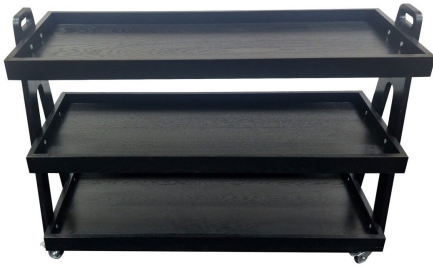

**SKU:** BCTDS2-FRAME-AG

**BURFORD 2 TIER COUNTER TOP DISPLAY STAND NATURAL OAK**

- Designed to fit with the [modular Hospitality System](#) - can also be used standalone
- The top tiers can be used with our B1/3 40mm boxes
- The bottom tiers can hold a deeper 80mm box, either B1/1 B2/3 or B1/3
- Optional inserts
- Solid oak - sturdy design for frequent use

**SKU:** BCTDS2-FRAME-NA

**BURFORD BUFFET TROLLEY LONG BLACK**

- Dimensions: 1136x440x810mm
- High quality lacquered oak
- Sturdy design - robust for everyday use
- Compatible oak boxes - Part of the [Modular Hospitality Trolley System](#)
- Adjustable shelves can be angled or horizontal
- Shelves are reversible with a lower lip on one side
- High end casters with brakes - ensure smoothest movement and steadiness