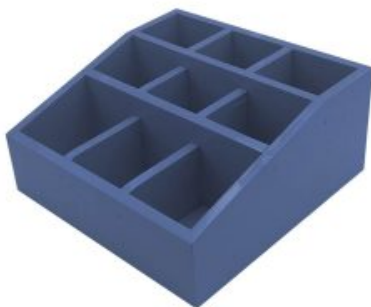

**KINGSCOTE BLUE PINE 3-TIER 9
COMPARTMENT CUTLERY & CONDIMENT
HOLDER 305X305X140**

- 3 tier 9 compartments - plenty of space
- Wide range of colours - match your style
- Robust design - suitable for everyday use

SKU: CU9-305305140KB