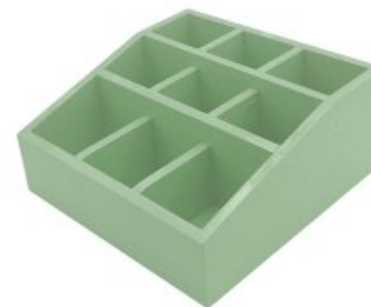

**TETBURY GREEN PINE 3-TIER 9
COMPARTMENT CUTLERY & CONDIMENT
HOLDER 305X305X140**

- 3 tier 9 compartments - plenty of space
- Wide range of colours - match your style
- Robust design - suitable for everyday use

SKU: CU9-305305140TG