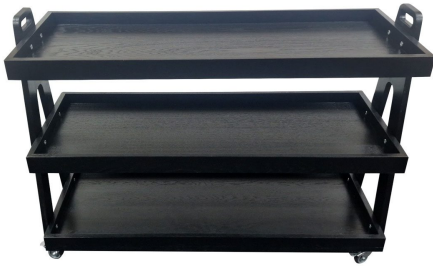

BURFORD BUFFET TROLLEY LONG BLACK

- Dimensions: 1136x440x810mm
- High quality lacquered oak
- Sturdy design - robust for everyday use
- Compatible oak boxes - Part of the [Modular Hospitality Trolley System](#)
- Adjustable shelves can be angled or horizontal
- Shelves are reversible with a lower lip on one side
- High end casters with brakes - ensure smoothest movement and steadiness

SKU: BBT-L3-BK