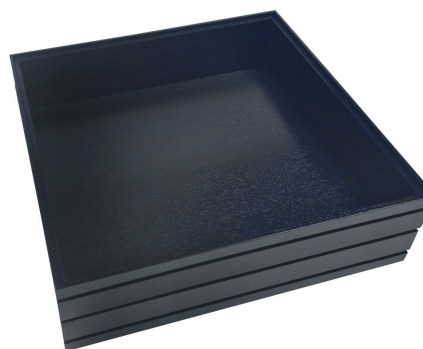

BURFORD RIB BOX B2/3 120MM AMBERLEY GREY

- Dimensions: 424x398x120
- Highest quality finish - for high end presentation
- Part of the [Modular Hospitality Trolley System](#)
- Stackable - ideal for display
- Solid oak - very robust for continuous use
- Ribbed finish - for a look with character

SKU: BOR-B2/3-120-AG