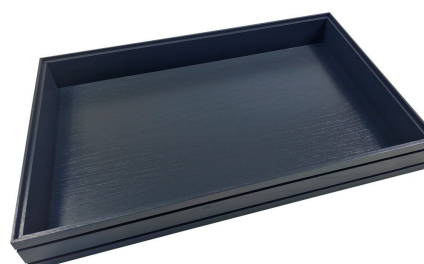

BURFORD RIB BOX B1/1 80MM AMBERLEY GREY

- Highest quality finish - for high end presentation
- Part of the Modular Hospitality Trolley System
- Stackable - ideal for display
- Solid oak - very robust for continuous use
- Ribbed finish - for a look with character

SKU: BOR-B1/1-80-AG