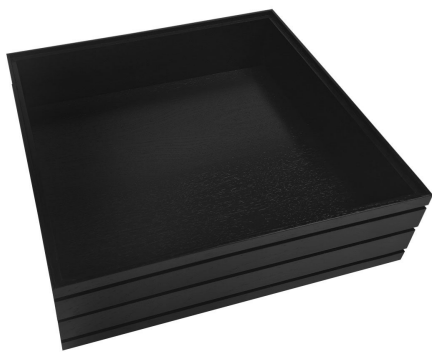

BURFORD RIB BOX B2/3 120MM BLACK

- Dimensions: 424x398x120
- Highest quality finish - for high end presentation
- Part of the [Modular Hospitality Trolley System](#)
- Stackable - ideal for display
- Solid oak - very robust for continuous use
- Ribbed finish - for a look with character

SKU: BOR-B2/3-120-BK