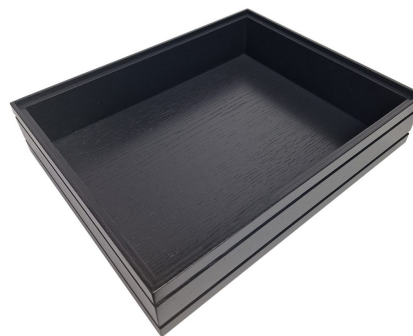

SKU: BOR-B1/4-80-AG

BURFORD RIB BOX B1/4 80MM NATURAL WITH 2 DIVIDERS

- Dimensions: 318mm x 199mm x 80mm
- Highest quality finish - for high end presentation
- Part of the [Modular Hospitality Trolley System](#)
- Stackable - ideal for display
- Solid oak - very robust for continuous use
- Ribbed finish - for a look with character

SKU: BOR-B1/4-80-NA-DS2

BURFORD RIB BOX B1/4 80MM NATURAL

- Dimensions: 318mm x 199mm x 80mm
- Highest quality finish - for high end presentation
- Part of the [Modular Hospitality Trolley System](#)
- Stackable - ideal for display
- Solid oak - very robust for continuous use
- Ribbed finish - for a look with character

SKU: BOR-B1/4-80-NA

BURFORD RIB BOX B1/2 80MM BLACK WITH 2 DIVIDERS

- Dimensions: 398mm x 318mm x 80mm
- Highest quality finish - for high end presentation
- Part of the [Modular Hospitality Trolley System](#)
- Stackable - ideal for display
- Solid oak - very robust for continuous use
- Ribbed finish - for a look with character

SKU: BOR-B1/2-80-BK-DS2

BURFORD RIB BOX B1/2 80MM BLACK

- Dimensions: 398mm x 318mm x 80mm
- Highest quality finish - for high end presentation
- Part of the [Modular Hospitality Trolley System](#)
- Stackable - ideal for display
- Solid oak - very robust for continuous use
- Ribbed finish - for a look with character