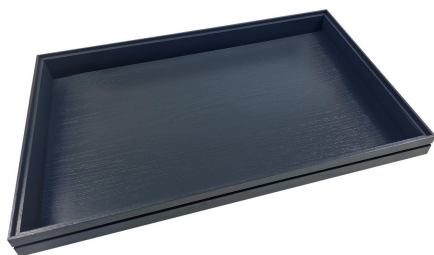

BURFORD RIB BOX B1/1 40MM AMBERLEY GREY

- Highest quality finish - for high end presentation
- Part of the Modular Hospitality Trolley System
- Stackable - ideal for display
- Solid oak - very robust for continuous use
- Ribbed finish - for a look with character

SKU: BOR-B1/1-40-AG