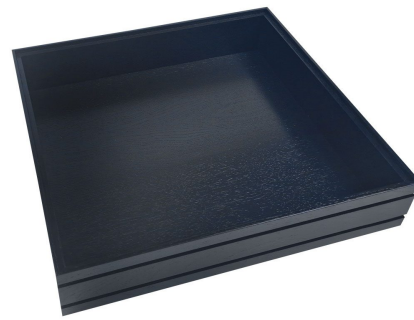

BURFORD RIB BOX B2/3 80MM AMBERLEY GREY

- Dimensions: 424x398x80
- Highest quality finish - for high end presentation
- Part of the [Modular Hospitality Trolley System](#)
- Stackable - ideal for display
- Solid oak - very robust for continuous use
- Ribbed finish - for a look with character

SKU: BOR-B2/3-80-AG