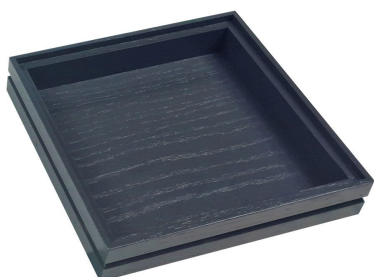

BURFORD RIB BOX B1/6 40MM AMBERLEY GREY

- Dimensions: 212x198x40
- Highest quality finish - for high end presentation
- Part of the [Modular Hospitality Trolley System](#)
- Stackable - ideal for display
- Solid oak - very robust for continuous use
- Ribbed finish - for a look with character

SKU: BOR-B1/6-40-AG