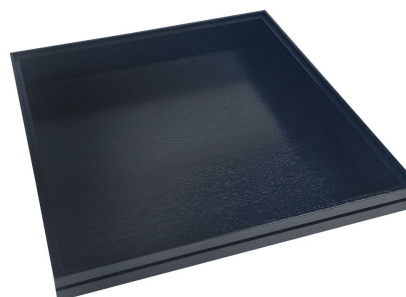

BURFORD RIB BOX B2/3 40MM AMBERLEY GREY

- Dimensions: 424x398x40
- Highest quality finish - for high end presentation
- Part of the [Modular Hospitality Trolley System](#)
- Stackable - ideal for display
- Solid oak - very robust for continuous use
- Ribbed finish - for a look with character

SKU: BOR-B2/3-40-AG