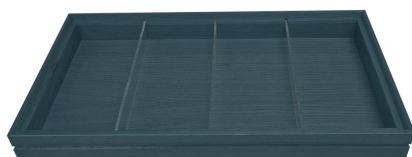

LIGNEUS

CRAFTED FROM WOOD
MADE IN THE COTSWOLDS

2022

Simply beautiful
sustainable products

01285 760138
www.ligneus.co.uk

TROLLEY BOXES

BURFORD RIB BOX B1/3 40MM BLACK 3 DIVIDERS

- Dimensions: 398x212x40
- Highest quality finish - for high end presentation
- Part of the [Modular Hospitality Trolley System](#)
- Stackable - ideal for display
- Solid oak - very robust for continuous use
- Ribbed finish - for a look with character

SKU: BOR-B1/3-40-BK-DS3

BURFORD RIB BOX B1/3 40MM DARK BROWN 3 DIVIDERS

- Dimensions: 398x212x40
- Highest quality finish - for high end presentation
- Part of the [Modular Hospitality Trolley System](#)
- Stackable - ideal for display
- Solid oak - very robust for continuous use
- Ribbed finish - for a look with character

SKU: BOR-B1/3-40-DB-DS3

BURFORD RIB BOX B1/3 40MM AMBERLEY GREY 3 DIVIDERS

- Dimensions: 398x212x40
- Highest quality finish - for high end presentation
- Part of the [Modular Hospitality Trolley System](#)
- Stackable - ideal for display
- Solid oak - very robust for continuous use
- Ribbed finish - for a look with character