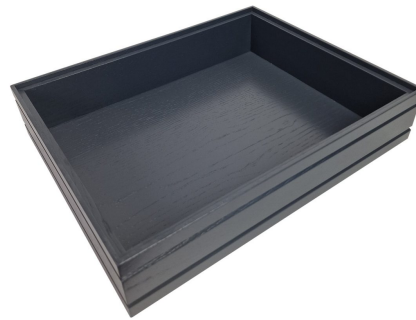

BURFORD RIB BOX B1/2 80MM AMBERLEY GREY

- Dimensions: 398mm x 318mm x 80mm
- Highest quality finish - for high end presentation
- Part of the [Modular Hospitality Trolley System](#)
- Stackable - ideal for display
- Solid oak - very robust for continuous use
- Ribbed finish - for a look with character

SKU: BOR-B1/2-80-AG