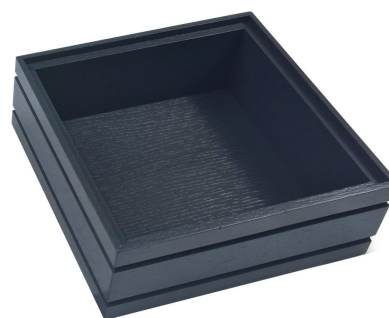

BURFORD RIB BOX B1/6 80MM AMBERLEY GREY

- Dimensions: 212x199x80
- Highest quality finish - for high end presentation
- Part of the [Modular Hospitality Trolley System](#)
- Stackable - ideal for display
- Solid oak - very robust for continuous use
- Ribbed finish - for a look with character

SKU: BOR-B1/6-80-AG