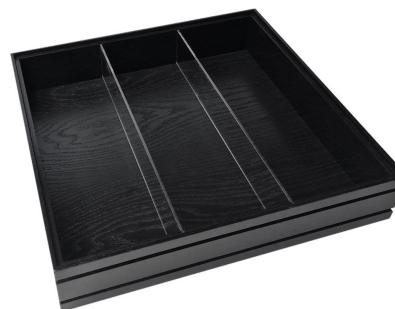

BURFORD RIB BOX B2/3 80MM BLACK 2 DIVIDERS

- Dimensions: 424x398x80
- Highest quality finish - for high end presentation
- Part of the [Modular Hospitality Trolley System](#)
- Stackable - ideal for display
- Solid oak - very robust for continuous use
- Ribbed finish - for a look with character

SKU: BOR-B2/3-80-BK-DS2