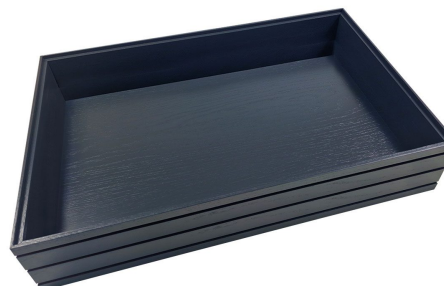

BURFORD RIB BOX B1/1 120MM AMBERLEY GREY

- Highest quality finish - for high end presentation
- Part of the Modular Hospitality Trolley System
- Stackable - ideal for display
- Solid oak - very robust for continuous use
- Ribbed finish - for a look with character

SKU: BOR-B1/1-120-AG