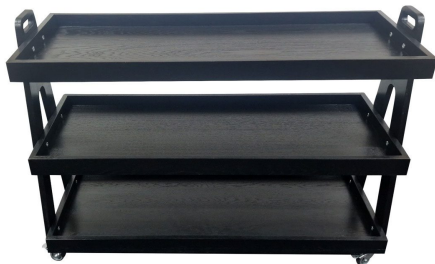

BURFORD BUFFET TROLLEY LONG BLACK

- Dimensions: 1136x440x810mm
- High quality lacquered oak
- Sturdy design - robust for everyday use
- Compatible oak boxes - Part of the [Modular Hospitality Trolley System](#)
- Adjustable shelves can be angled or horizontal
- Shelves are reversible with a lower lip on one side
- High end casters with brakes - ensure smoothest movement and steadiness

SKU: BBT-L3-BK