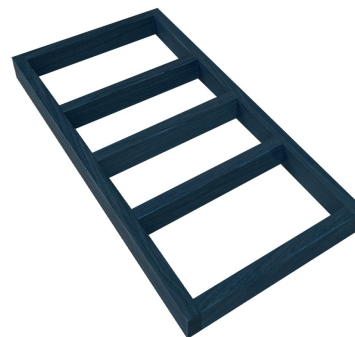

BURFORD B1/3 TEA INSERT OFFSET 40MM AMBERLEY GREY

- Designed to fit with the [modular Hospitality System](#)
- Solid oak - sturdy design for frequent use
- Dimensions: 370 x 185 x 30mm

SKU: IN-B13TEA-OFFSET-AG