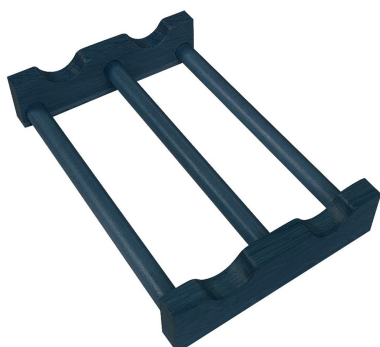

- Designed to fit with the [modular Hospitality System](#)
- Solid oak - sturdy design for frequent use
- Dimensions: 370 x 185 x 30mm

SKU: IN-B13TEA-EVEN-DB

BURFORD B1/3 TEA INSERT EVEN 40MM AMBERLEY GREY

- Designed to fit with the [modular Hospitality System](#)
- Solid oak - sturdy design for frequent use
- Dimensions: 370 x 185 x 30mm

SKU: IN-B13TEA-EVEN-AG

BURFORD B1/3 WINE INSERT BLACK

- Designed to fit with the [modular Hospitality System](#)
- Solid oak - sturdy design for frequent use
- Dimensions: 275 x 184 x 50mm

SKU: IN-B13WINE-BK

BURFORD B1/3 WINE INSERT DARK BROWN

- Designed to fit with the [modular Hospitality System](#)
- Solid oak - sturdy design for frequent use
- Dimensions: 275 x 184 x 50mm

SKU: IN-B13WINE-DB