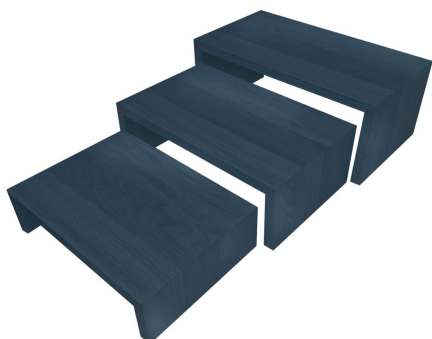

LIGNEUS

CRAFTED FROM WOOD
MADE IN THE COTSWOLDS

2022

Simply beautiful
sustainable products

01285 760138
www.ligneus.co.uk

TROLLEY RISERS

BURFORD OAK B1/3 NESTING RISER SET DARK BROWN

- Colour: Dark Brown
- Nested dimensions: 212 x 398 x 160mm
- Highest quality oak - display top end merchandise
- Heavy material - for added stability
- Solid design - robust enough for everyday use
- Part of the [Modular Hospitality Trolley System](#)

SKU: BONRS-B1/3-DB

BURFORD OAK B1/3 NESTING RISER SET BLACK

- Colour: Black
- Nested dimensions: 212 x 398 x 160mm
- Highest quality oak - display top end merchandise
- Heavy material - for added stability
- Solid design - robust enough for everyday use
- Part of the [Modular Hospitality Trolley System](#)

SKU: BONRS-B1/3-BK

BURFORD OAK B1/3 NESTING RISER SET AMBERLEY GREY

- Colour: Amberley Grey
- Nested dimensions: 212 x 398 x 160mm
- Highest quality oak - display top end merchandise
- Heavy material - for added stability
- Solid design - robust enough for everyday use
- Part of the [Modular Hospitality Trolley System](#)

SKU: BONRS-B1/3-AG

BURFORD OAK NESTING DISPLAY SET LARGE DARK BROWN

- Nested dimensions: 398 x 412 x 300mm
- Highest quality oak - display top end merchandise
- Heavy material - for added stability
- Solid design - robust enough for everyday use
- Part of the [Modular Hospitality Trolley System](#)