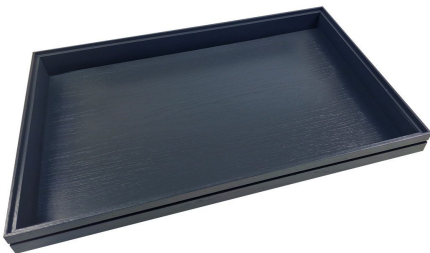

BURFORD RIB BOX B1/1 40MM AMBERLEY GREY

- Highest quality finish - for high end presentation
- Part of the Modular Hospitality Trolley System
- Stackable - ideal for display
- Solid oak - very robust for continuous use
- Ribbed finish - for a look with character

SKU: BOR-B1/1-40-AG