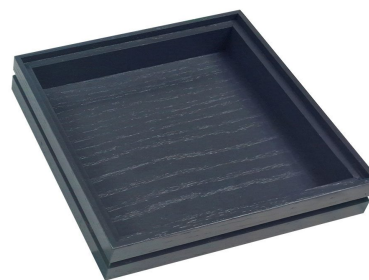

## TROLLEY TRAYS

### **BURFORD RIB BOX B1/6 40MM DARK BROWN**

- Dimensions: 212x198x40
- Highest quality finish - for high end presentation
- Part of the [Modular Hospitality Trolley System](#)
- Stackable - ideal for display
- Solid oak - very robust for continuous use
- Ribbed finish - for a look with character

### **BURFORD RIB BOX B1/6 40MM AMBERLEY GREY**

- Dimensions: 212x198x40
- Highest quality finish - for high end presentation
- Part of the [Modular Hospitality Trolley System](#)
- Stackable - ideal for display
- Solid oak - very robust for continuous use
- Ribbed finish - for a look with character