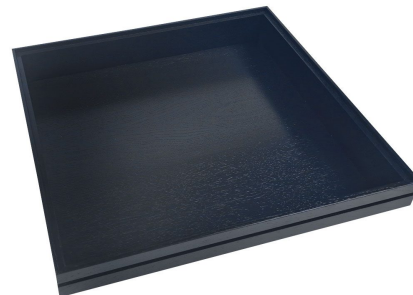

BURFORD RIB BOX B2/3 40MM AMBERLEY GREY

- Dimensions: 424x398x40
- Highest quality finish - for high end presentation
- Part of the [Modular Hospitality Trolley System](#)
- Stackable - ideal for display
- Solid oak - very robust for continuous use
- Ribbed finish - for a look with character

SKU: BOR-B2/3-40-AG