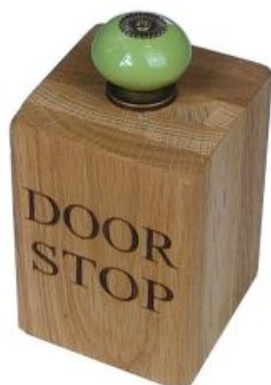

**PERSONALISED OAK WELLY RACK 4 PAIR (2
TALL 2 SHORT)**

A must for every home!

- Customisable - choose the size depending on the number of big and little feet there are in your home
- Solid FSC oak - hefty design for everyday use
- Personalisable - make it truly belong at yours

SKU: WROAK4-500220C

OAK WELLY RACK 6 PAIR (3 TALL 3 SHORT)

A must for every home!

- Customisable - choose the size depending on the number of big and little feet there are in your home
- Solid FSC oak - hefty design for everyday use
- Personalisable - make it truly belong at yours

SKU: WROAK6-735220D

SOLID OAK DOORSTOP WITH COLOURED CERAMIC HANDLE 90X90X140

- Crafted from Oak - robust enough for everyday use
- Optional colours - matching your interior
- Optional sizes - to suit your needs
- Customisation - make it truly yours
- Silicon pads - non slip for tiles and wooden floors as well as carpets

SKU: N/A

SOLID OAK DOORSTOP WITH COLOURED CERAMIC HANDLE 90X90X120

- Crafted from Oak - robust enough for everyday use
- Optional colours - matching your interior
- Optional sizes - to suit your needs
- Customisation - make it truly yours
- Silicon pads - non slip for tiles and wooden floors as well as carpets