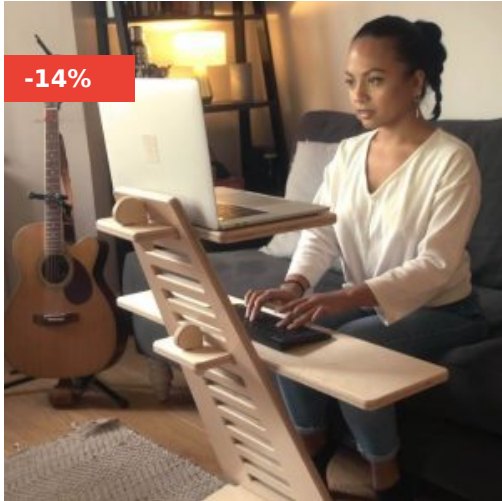

SKU: SGPLY-J

OAK ARTISAN CANAPE BOARD 360X200X20

- Customisable - for the personal touch
- Angular design - contemporary look
- Integrated ergonomic handle - easy to hold
- Sustainable oak - great eco credentials

SKU: BDOAK36020020OIL

JUNIOR TRIANGLE PASTEL RAINBOW

- **Independently tested & Conforms to UK and EU Toy Standards & Regulations EN71**
- Junior size for children of all ages particularly great for 4-10yrs
- A jolly pastel rainbow spectrum that children love
- Pikler Inspired Climbing Triangle - develops children's motor skills, balance & confidence
- Foldable design - easily stowed away
- Robust manufacture - for everyday use
- Modular design - build endless possibilities

NURSERY TRIANGLE PASTEL RAINBOW

- **Independently tested & Conforms to UK and EU Toy Standards & Regulations EN71**
- Nursery size for children of all ages particularly great for 3mths-4yrs
- Jolly rainbow pastel spectrum - ideal for the children
- Pikler inspired Climbing Triangle - develops children's motor skills, balance & confidence
- Foldable design - easily stowed away
- Robust manufacture - for everyday use
- Modular design - build endless possibilities

PERSONALISED SIT STAND DESK 800X500X850

- **FREE ENGRAVING**
- **FREE OPTIONAL WINE GLASS HOLDER**
- Multi functional sit stand desk
- Ultimately adjustable - creating the best posture for different heights
- Locking chucks - ensuring safe and sturdy assembly
- Optional glass holder