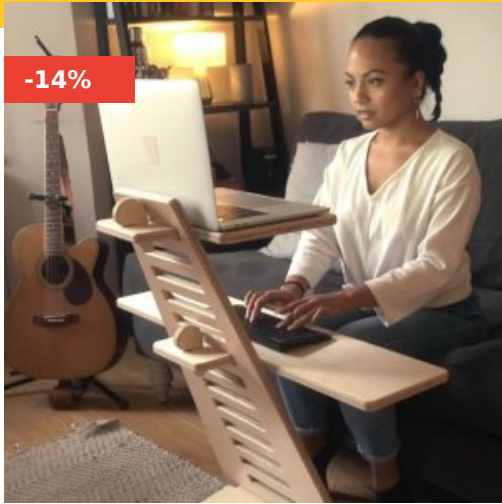

LIGNEUS

CRAFTED FROM WOOD
MADE IN THE COTSWOLDS

2022

Simply beautiful
sustainable products

01285 760138
www.ligneus.co.uk

FATHER'S DAY GIFTS

-14%

**PERSONALISED SIT STAND DESK
800X500X850**

- **FREE ENGRAVING**
- **FREE OPTIONAL WINE GLASS HOLDER**
- Multi functional sit stand desk
- Ultimately adjustable - creating the best posture for different heights
- Locking chucks - ensuring safe and sturdy assembly
- Optional glass holder