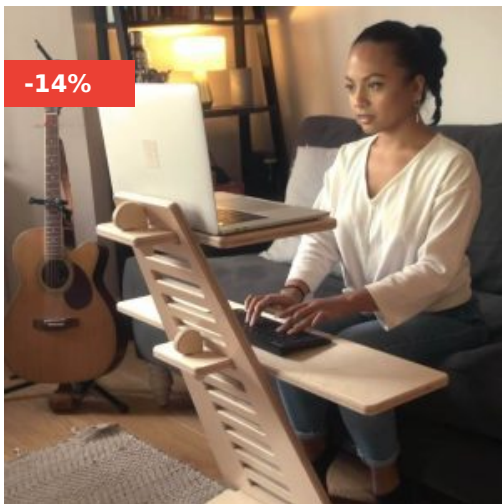

LIGNEUS

CRAFTED FROM WOOD
MADE IN THE COTSWOLDS

2022

Simply beautiful
sustainable products

01285 760138
www.ligneus.co.uk

MOTHERS DAY

**THREE POT PINE CURVED CANAPE BOARD
460X135X18**

- Curved design - classic look
- Light weight - easy carry
- three compartments - good spread
- Sustainable pine - great eco credentials

OAK ARTISAN CANAPE BOARD 360X200X20

- Customisable - for the personal touch
- Angular design - contemporary look
- Integrated ergonomic handle - easy to hold
- Sustainable oak - great eco credentials

SKU: BDOAK36020020OIL

**PERSONALISED SIT STAND DESK
800X500X850**

- **FREE ENGRAVING**
- **FREE OPTIONAL WINE GLASS HOLDER**
- Multi functional sit stand desk
- Ultimately adjustable - creating the best posture for different heights
- Locking chucks - ensuring safe and sturdy assembly
- Optional glass holder