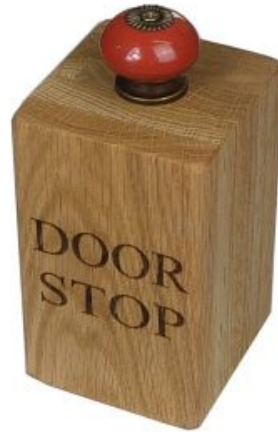

SKU: WROAK3-375220B

PERSONALISED OAK WELLY RACK 4 PAIR (2 TALL 2 SHORT)

A must for every home!

- Customisable - choose the size depending on the number of big and little feet there are in your home
- Solid FSC oak - hefty design for everyday use
- Personalisable - make it truly belong at yours

SKU: WROAK4-500220C

SOLID OAK DOORSTOP WITH COLOURED CERAMIC HANDLE 90X90X140

- Crafted from Oak - robust enough for everyday use
- Optional colours - matching your interior
- Optional sizes - to suit your needs
- Customisation - make it truly yours
- Silicon pads - non slip for tiles and wooden floors as well as carpets

SKU: N/A

SOLID OAK DOORSTOP WITH COLOURED CERAMIC HANDLE 90X90X120

- Crafted from Oak - robust enough for everyday use
- Optional colours - matching your interior
- Optional sizes - to suit your needs
- Customisation - make it truly yours
- Silicon pads - non slip for tiles and wooden floors as well as carpets