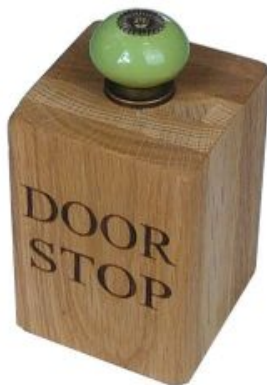

SKU: WROAK3-375220B

PERSONALISED OAK WELLY RACK 4 PAIR (2 TALL 2 SHORT)

A must for every home!

- Customisable - choose the size depending on the number of big and little feet there are in your home
- Solid FSC oak - hefty design for everyday use
- Personalisable - make it truly belong at yours

SKU: WROAK4-500220C

SOLID OAK DOORSTOP WITH COLOURED CERAMIC HANDLE 90X90X140

- Crafted from Oak - robust enough for everyday use
- Optional colours - matching your interior
- Optional sizes - to suit your needs
- Customisation - make it truly yours
- Silicon pads - non slip for tiles and wooden floors as well as carpets

SKU: N/A

SOLID OAK DOORSTOP WITH COLOURED CERAMIC HANDLE 90X90X120

- Crafted from Oak - robust enough for everyday use
- Optional colours - matching your interior
- Optional sizes - to suit your needs
- Customisation - make it truly yours
- Silicon pads - non slip for tiles and wooden floors as well as carpets