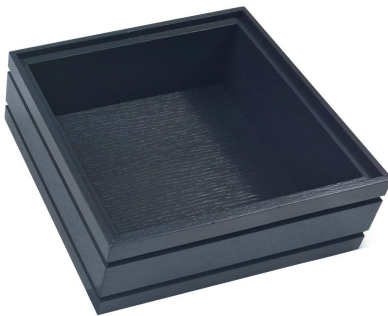

BURFORD RIB BOX B1/6 80MM AMBERLEY GREY

- Dimensions: 212x199x80
- Highest quality finish - for high end presentation
- Part of the [Modular Hospitality Trolley System](#)
- Stackable - ideal for display
- Solid oak - very robust for continuous use
- Ribbed finish - for a look with character

SKU: BOR-B1/6-80-AG