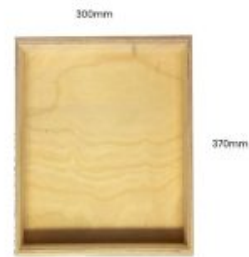

NATURAL BIRCH PLY BOX 300X370X80

- Mitred corners - clean lines
- High finish standard - very smooth
- Birch ply - strong and robust

SKU: BXPLY30037080NAT