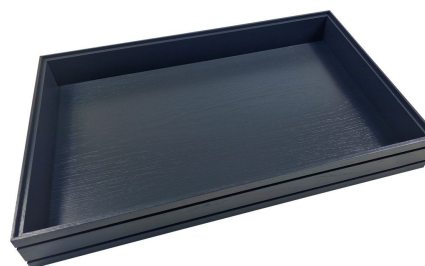

BURFORD RIB BOX B1/1 80MM AMBERLEY GREY

- Highest quality finish - for high end presentation
- Part of the Modular Hospitality Trolley System
- Stackable - ideal for display
- Solid oak - very robust for continuous use
- Ribbed finish - for a look with character

SKU: BOR-B1/1-80-AG