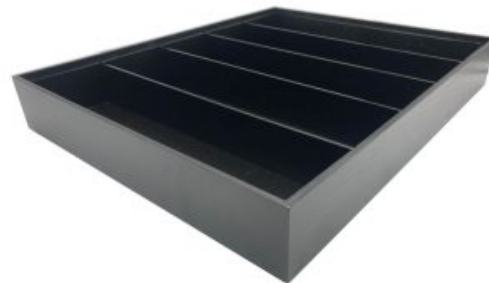

PLAIN BLACK OAK PARTITIONED STACKER BOX 450X360X60

- Highest quality finish - for high end presentation
- Stackable - ideal for storage
- Solid oak - very robust for continuous use
- Plain finish - for a crisp clean look
- [Optional riser lid available](#)

SKU: BXOAK45036060PL-DS4BK