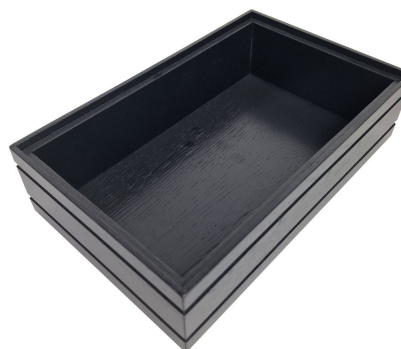

BURFORD RIB BOX B1/4 80MM BLACK

- Dimensions: 318mm x 199mm x 80mm
- Highest quality finish - for high end presentation
- Part of the [Modular Hospitality Trolley System](#)
- Stackable - ideal for display
- Solid oak - very robust for continuous use
- Ribbed finish - for a look with character

SKU: BOR-B1/4-80-BK