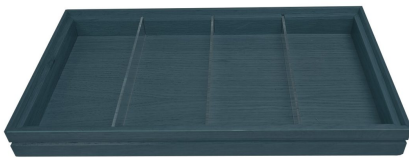

LIGNEUS

CRAFTED FROM WOOD
MADE IN THE COTSWOLDS

2022

Simply beautiful
sustainable products

01285 760138
www.ligneus.co.uk

FOOD DISPLAY BOXES

BURFORD RIB BOX B1/3 40MM BLACK 3 DIVIDERS

- Dimensions: 398x212x40
- Highest quality finish - for high end presentation
- Part of the [Modular Hospitality Trolley System](#)
- Stackable - ideal for display
- Solid oak - very robust for continuous use
- Ribbed finish - for a look with character

SKU: BOR-B1/3-40-BK-DS3

BURFORD RIB BOX B1/3 40MM DARK BROWN 3 DIVIDERS

- Dimensions: 398x212x40
- Highest quality finish - for high end presentation
- Part of the [Modular Hospitality Trolley System](#)
- Stackable - ideal for display
- Solid oak - very robust for continuous use
- Ribbed finish - for a look with character

SKU: BOR-B1/3-40-DB-DS3

BURFORD RIB BOX B1/3 40MM AMBERLEY GREY 3 DIVIDERS

- Dimensions: 398x212x40
- Highest quality finish - for high end presentation
- Part of the [Modular Hospitality Trolley System](#)
- Stackable - ideal for display
- Solid oak - very robust for continuous use
- Ribbed finish - for a look with character