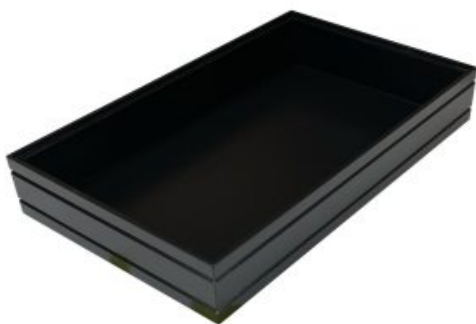

**GN 1/1 RIBBED OAK STACKER BOX
530X325X80 BLACK**

- Highest quality finish - for high end presentation
- Modular system - versatile stacking & display
- Solid oak - very robust for continuous use
- Ribbed finish - for a look with character

SKU: GOSR-GN1/1-80-BK