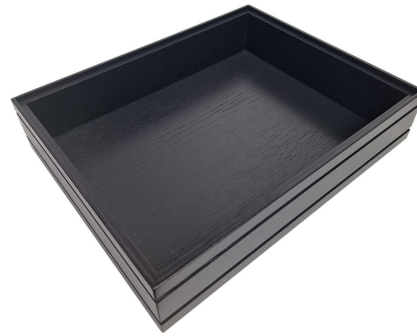

SKU: BOR-B1/4-80-AG

BURFORD RIB BOX B1/4 80MM NATURAL WITH 2 DIVIDERS

- Dimensions: 318mm x 199mm x 80mm
- Highest quality finish - for high end presentation
- Part of the [Modular Hospitality Trolley System](#)
- Stackable - ideal for display
- Solid oak - very robust for continuous use
- Ribbed finish - for a look with character

SKU: BOR-B1/4-80-NA-DS2

BURFORD RIB BOX B1/4 80MM NATURAL

- Dimensions: 318mm x 199mm x 80mm
- Highest quality finish - for high end presentation
- Part of the [Modular Hospitality Trolley System](#)
- Stackable - ideal for display
- Solid oak - very robust for continuous use
- Ribbed finish - for a look with character

SKU: BOR-B1/4-80-NA

BURFORD RIB BOX B1/2 80MM BLACK WITH 2 DIVIDERS

- Dimensions: 398mm x 318mm x 80mm
- Highest quality finish - for high end presentation
- Part of the [Modular Hospitality Trolley System](#)
- Stackable - ideal for display
- Solid oak - very robust for continuous use
- Ribbed finish - for a look with character

SKU: BOR-B1/2-80-BK-DS2

BURFORD RIB BOX B1/2 80MM BLACK

- Dimensions: 398mm x 318mm x 80mm
- Highest quality finish - for high end presentation
- Part of the [Modular Hospitality Trolley System](#)
- Stackable - ideal for display
- Solid oak - very robust for continuous use
- Ribbed finish - for a look with character