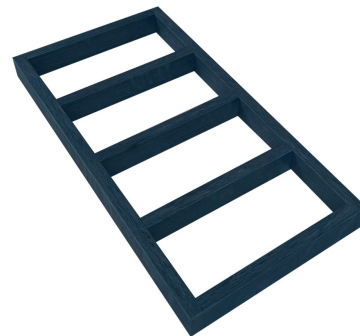

BURFORD B1/3 TEA INSERT EVEN 40MM BLACK

- Designed to fit with the [modular Hospitality System](#)
- Solid oak - sturdy design for frequent use
- Dimensions: 370 x 185 x 30mm

SKU: IN-B13TEA-EVEN-BK

BURFORD B1/3 TEA INSERT EVEN 40MM DARK BROWN

- Designed to fit with the [modular Hospitality System](#)
- Solid oak - sturdy design for frequent use
- Dimensions: 370 x 185 x 30mm

SKU: IN-B13TEA-EVEN-DB

BURFORD B1/3 TEA INSERT EVEN 40MM AMBERLEY GREY