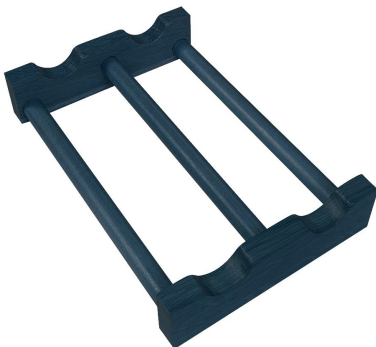

- Designed to fit with the [modular Hospitality System](#)
- Solid oak - sturdy design for frequent use
- Dimensions: 370 x 185 x 30mm

SKU: IN-B13TEA-EVEN-DB

BURFORD B1/3 TEA INSERT EVEN 40MM AMBERLEY GREY

- Designed to fit with the [modular Hospitality System](#)
- Solid oak - sturdy design for frequent use
- Dimensions: 370 x 185 x 30mm

SKU: IN-B13TEA-EVEN-AG

BURFORD B1/3 WINE INSERT BLACK

- Designed to fit with the [modular Hospitality System](#)
- Solid oak - sturdy design for frequent use
- Dimensions: 275 x 184 x 50mm

SKU: IN-B13WINE-BK

BURFORD B1/3 WINE INSERT DARK BROWN

- Designed to fit with the [modular Hospitality System](#)
- Solid oak - sturdy design for frequent use
- Dimensions: 275 x 184 x 50mm

SKU: IN-B13WINE-DB