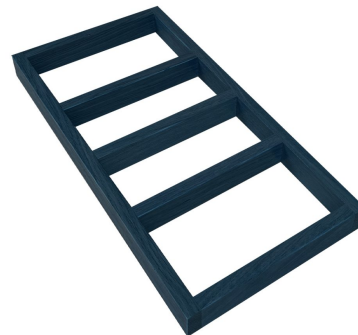

SKU: BCTDS2-B23-SET-DB

BURFORD 2 TIER COUNTER TOP DISPLAY STAND AMBERLEY GREY OAK B2/3 SET

- Designed to fit with the [modular Hospitality System](#) - can also be used standalone
- 2 B1/3 40mm boxes for the top tiers with 2 divider inserts
- 1 B2/3 box with 1 B1/3 to GN1/3 Gastronorm insert
- The boxes are held in place with 4 Burford clips
- Solid oak - sturdy design for frequent use

SKU: BCTDS2-B23-SET-AG

BURFORD B1/3 TEA INSERT OFFSET 40MM BLACK

- Designed to fit with the [modular Hospitality System](#)
- Solid oak - sturdy design for frequent use
- Dimensions: 370 x 185 x 30mm

SKU: IN-B13TEA-OFFSET-BK

BURFORD B1/3 TEA INSERT OFFSET 40MM DARK BROWN

- Designed to fit with the [modular Hospitality System](#)
- Solid oak - sturdy design for frequent use
- Dimensions: 370 x 185 x 30mm

SKU: IN-B13TEA-OFFSET-DB