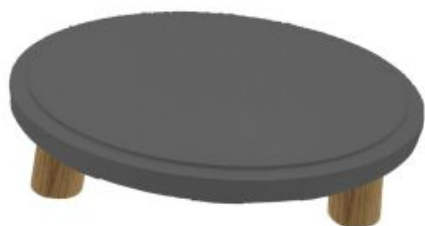

AMBERLEY GREY TOPPED OAK MILKING STOOL 290DX70

- Highest quality Oak - display top end merchandise
- Heavy material - for added stability
- Other sizes available - build to your own design
- Classic look - catch your customers eye
- Selection of classic colours - match your style

SKU: MSOAK29070TOPAG