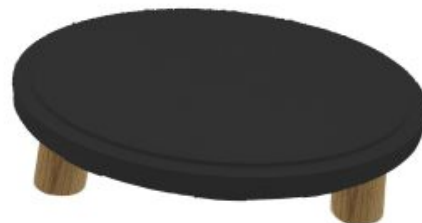

SCORCHED OAK MILKING STOOL 305DX140

- Highest quality Oak - display top end merchandise
- Heavy material - for added stability
- Other sizes available - build to your own design
- Classic scorched look - catch your customers eye

SKU: MSOAK305140SCH

SCORCHED OAK MILKING STOOL 305DX210

- Highest quality Oak - display top end merchandise
- Heavy material - for added stability
- Other sizes available - build to your own design
- Classic scorched look - catch your customers eye

SKU: MSOAK305210SCH

BLACK TOPPED OAK MILKING STOOL 290DX70

- Highest quality Oak - display top end merchandise
- Heavy material - for added stability
- Other sizes available - build to your own design
- Classic look - catch your customers eye
- Selection of classic colours - match your style