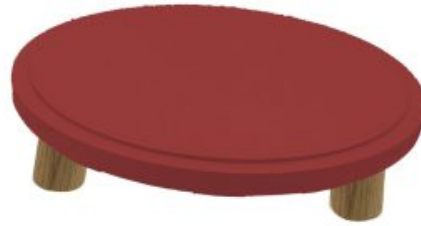

SHERSTON CLARET TOPPED OAK MILKING STOOL 290DX70

- Highest quality Oak - display top end merchandise
- Heavy material - for added stability
- Other sizes available - build to your own design
- Classic look - catch your customers eye
- Selection of classic colours - match your style

SKU: MSOAK29070TOPSC