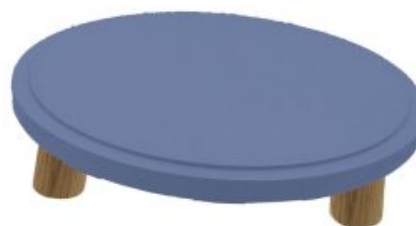

KINGSCOTE BLUE TOPPED OAK MILKING STOOL 290DX70

- Highest quality Oak - display top end merchandise
- Heavy material - for added stability
- Other sizes available - build to your own design
- Classic look - catch your customers eye
- Selection of classic colours - match your style

SKU: MSOAK29070TOPKB