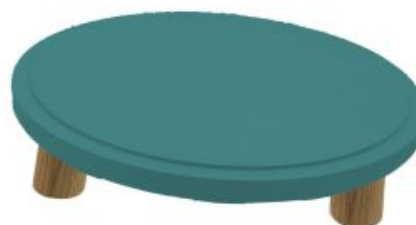

TURQUOISE TOPPED OAK MILKING STOOL 290DX70

- Highest quality Oak - display top end merchandise
- Heavy material - for added stability
- Other sizes available - build to your own design
- Classic look - catch your customers eye
- Selection of classic colours - match your style

SKU: MSOAK29070TOPTQ