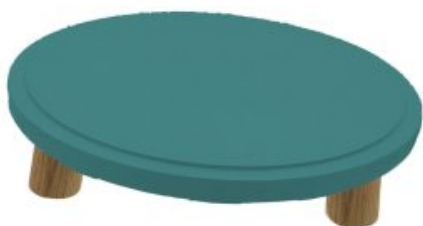

TURQUOISE TOPPED OAK MILKING STOOL 290DX70

- Highest quality Oak - display top end merchandise
- Heavy material - for added stability
- Other sizes available - build to your own design
- Classic look - catch your customers eye
- Selection of classic colours - match your style

SKU: MSOAK29070TOPTQ