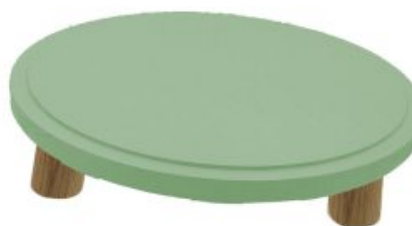

TETBURY GREEN TOPPED OAK MILKING STOOL 290DX70

- Highest quality Oak - display top end merchandise
- Heavy material - for added stability
- Other sizes available - build to your own design
- Classic look - catch your customers eye
- Selection of classic colours - match your style

SKU: MSOAK29070TOPTG