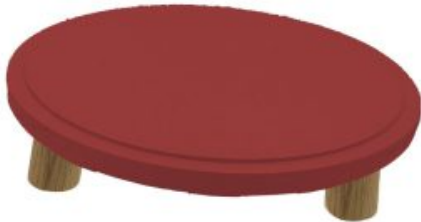

SHERSTON CLARET TOPPED OAK MILKING STOOL 290DX70

- Highest quality Oak - display top end merchandise
- Heavy material - for added stability
- Other sizes available - build to your own design
- Classic look - catch your customers eye
- Selection of classic colours - match your style

SKU: MSOAK29070TOPSC