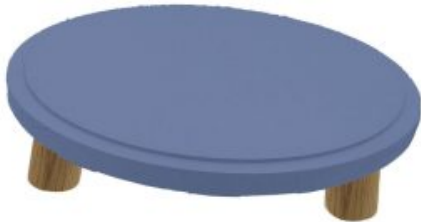

KINGSCOTE BLUE TOPPED OAK MILKING STOOL 290DX70

- Highest quality Oak - display top end merchandise
- Heavy material - for added stability
- Other sizes available - build to your own design
- Classic look - catch your customers eye
- Selection of classic colours - match your style

SKU: MSOAK29070TOPKB