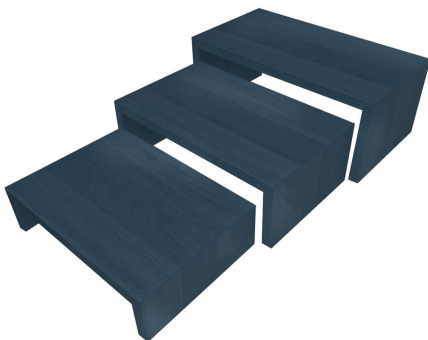

LIGNEUS

CRAFTED FROM WOOD
MADE IN THE COTSWOLDS

2022

Simply beautiful
sustainable products

01285 760138
www.ligneus.co.uk

DISPLAY RISERS

BURFORD OAK B1/3 NESTING RISER SET DARK BROWN

- Colour: Dark Brown
- Nested dimensions: 212 x 398 x 160mm
- Highest quality oak - display top end merchandise
- Heavy material - for added stability
- Solid design - robust enough for everyday use
- Part of the [Modular Hospitality Trolley System](#)

SKU: BONRS-B1/3-DB

BURFORD OAK B1/3 NESTING RISER SET BLACK

- Colour: Black
- Nested dimensions: 212 x 398 x 160mm
- Highest quality oak - display top end merchandise
- Heavy material - for added stability
- Solid design - robust enough for everyday use
- Part of the [Modular Hospitality Trolley System](#)

SKU: BONRS-B1/3-BK

BURFORD OAK B1/3 NESTING RISER SET AMBERLEY GREY

- Colour: Amberley Grey
- Nested dimensions: 212 x 398 x 160mm
- Highest quality oak - display top end merchandise
- Heavy material - for added stability
- Solid design - robust enough for everyday use
- Part of the [Modular Hospitality Trolley System](#)

SKU: BONRS-B1/3-AG

BURFORD OAK NESTING DISPLAY SET LARGE DARK BROWN

- Nested dimensions: 398 x 412 x 300mm
- Highest quality oak - display top end merchandise
- Heavy material - for added stability
- Solid design - robust enough for everyday use
- Part of the [Modular Hospitality Trolley System](#)