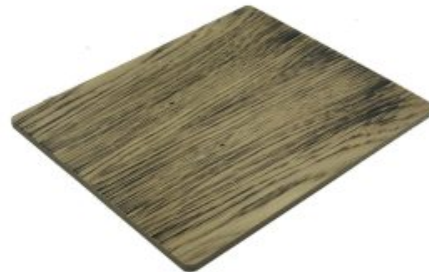

SINGLE SCORCHED OAK REVERSIBLE PLACEMAT 240X200X6

- Scorched - unique look
- Lacquered - extra protection

SKU: N/A