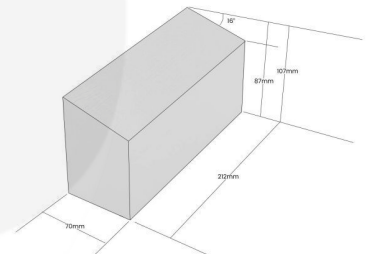

16 DEGREE ANGLED BLACK OAK PLINTH 212X70X107

SKU: DSOAK16-21270107-BK

£27.29 Excl. VAT

- 16° angle - ideal for displays
- Design for boxes & trays - adapt you existing equipment

GALLERY IMAGES

16 Degree Angled Plinth | 212x70x107

All measurements are external unless otherwise stated

16 DEGREE ANGLED BLACK OAK PLINTH 212X70X107

This 16 Degree Angled Black Oak Plinth 212x70x107 has been designed for the [Modular Hospitality Trolley System](#). It allows the boxes and trays to be elevated on one side to create the perfect display angle for buffets. It supports the boxes and trays either on or off the trolleys.

Made from solid FSC oak it has a sufficient weight to it to offer the stability required as a plinth. It is finished in a food grade black paint.

ADDITIONAL INFORMATION

Dimensions	212 × 70 × 107 mm
Colour	Black
Wood	Oak
Finish	Painted