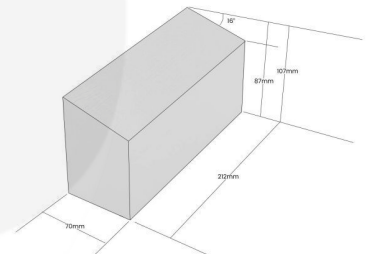

16 DEGREE ANGLED BLACK OAK PLINTH 212X70X107

SKU: DSOAK16-21270107-BK

£28.93 Excl. VAT

- 16° angle - ideal for displays
- Design for boxes & trays - adapt you existing equipment

GALLERY IMAGES

16 Degree Angled Plinth | 212x70x107

All measurements are external unless otherwise stated

16 DEGREE ANGLED BLACK OAK PLINTH 212X70X107

This 16 Degree Angled Black Oak Plinth 212x70x107 has been designed for the [Modular Hospitality Trolley System](#). It allows the boxes and trays to be elevated on one side to create the perfect display angle for buffets. It supports the boxes and trays either on or off the trolleys.

Made from solid FSC oak it has a sufficient weight to it to offer the stability required as a plinth. It is finished in a food grade black paint.

ADDITIONAL INFORMATION

Dimensions	212 × 70 × 107 mm
Colour	Black
Wood	Oak
Finish	Painted