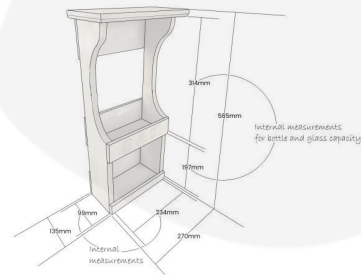

GALLERY IMAGES