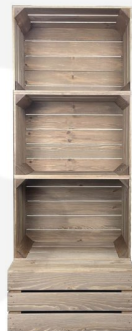

3 CRATE RUSTIC BROWN SHELVING UNIT 500X370X1360

SKU: CRD3-5003701360RB

£186.81 Excl. VAT

- Customisable - design to your needs
- Raise your brand awareness through personalisation
- Sustainable material - great ecological credentials
- Classic traditional look

GALLERY IMAGES

3 CRATE RUSTIC BROWN SHELVING UNIT 500X370X1360

This eye catching 3 Crate Rustic Brown Shelving Unit 500x370x1360 is perfect for building your own retail displays. You can line a wall with a number of these small wooden shelf units to form attractive merchandising array. Shop display crates offer a classic traditional look. Our Rustic Crate Shelving Units are made from attractive sustainable redwood offering great ecological credentials

Customisation

We manufacture our Rustic Brown shelving units to be as customisable as possible. You can choose to add caster and additional shelves and so create the perfect match for your needs. if you choose to add castors for mobility this will add 78mm to the overall height.

Shelving Assembly

These popular rustic shelves are dispatched as self assembly. You will received 3 assembled crates and an assembled box base. If shelves are selected these are fixed at half way. These can be supplied loose with fixings if you wish to fix them at different heights.