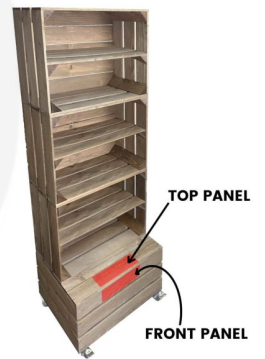

GALLERY IMAGES

3 CRATE RUSTIC BROWN SHELVING UNIT 500X370X1360

This eye catching 3 Crate Rustic Brown Shelving Unit 500x370x1360 is perfect for building your own retail displays. You can line a wall with a number of these small wooden shelf units to form attractive merchandising array. Shop display crates offer a classic traditional look. Our Rustic Crate Shelving Units are made from attractive sustainable redwood offering great ecological credentials

Customisation

We manufacture our Rustic Brown shelving units to be as customisable as possible. You can choose to add caster and additional shelves and so create the perfect match for your needs. if you choose to add castors for mobility this will add 78mm to the overall height.

You can have your logo or brand printed on to one or both of the panels shown in the image below. Simply select your panel and upload your file. Without a brand panels are rustic brown. With a brand the panel will be white to help highlight your image. The print area is 200mm x 50mm.

Shelving Assembly

These popular rustic shelves are dispatched as self assembly. You will received 3 assembled crates and an assembled box base. If shelves are selected these are fixed at half way. These can be supplied loose with fixings if you wish to fix them at different heights.