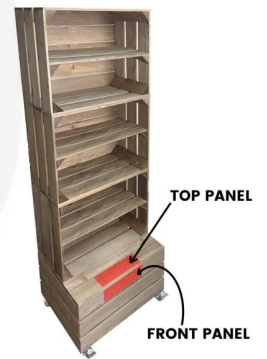

### 3 CRATE RUSTIC BROWN SHELVING UNIT 500X370X1360

This eye catching 3 Crate Rustic Brown Shelving Unit 500x370x1360 is perfect for building your own retail displays. You can line a wall with a number of these small wooden shelf units to form attractive merchandising array. Shop display crates offer a classic traditional look. Our Rustic Crate Shelving Units are made from attractive sustainable redwood offering great ecological credentials

#### Customisation

We manufacture our Rustic Brown shelving units to be as customisable as possible. You can choose to add caster and additional shelves and so create the perfect match for your needs. if you choose to add castors for mobility this will add 78mm to the overall height.