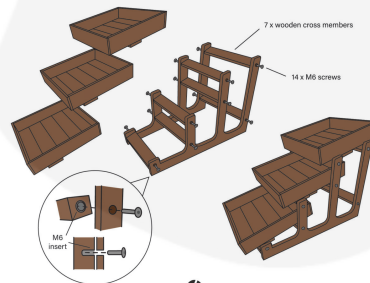

3-TIER RUSTIC DISPLAY STAND BLACK

SKU: DS3R-BK

£224.56 Excl. VAT

- Dimensions: L800 x W420 x H560mm
- High quality materials
- Angled shelves – for optimum displays
- Generous size – great capacity
- Heavy base - very stable
- Build beautiful buffet displays
- Easy flat pack assembly

GALLERY IMAGES

3 Tier Rustic Display Stand Assembly

3-TIER RUSTIC DISPLAY STAND BLACK L800 X W420 X H560MM

The 3-Tier Rustic Display Stand is an attractive counter top or table top buffet display stand. The size of the boxes are perfect for building beautiful buffet displays.

Visually Appealing

These stands create particularly appealing visual displays for bread, pastries and other delicious patisserie goods. These are great versatile displays with plenty of capacity.

Easy Assembly

The display stand comes flat-packed for easy self assembly.

ADDITIONAL INFORMATION

Dimensions	800 × 420 × 560 mm
Assembly	Self Assembly (Flat Pack)
Wood	Birch Ply, Redwood
Mobility	Static
Height	560mm
Number of Tiers	3-Tiers
Width	420mm
Colour	Black
Location	Counter Top, Floor Standing
Finish	Stained, Lacquered
What it holds	Merchandise, Patisserie
Length	800mm