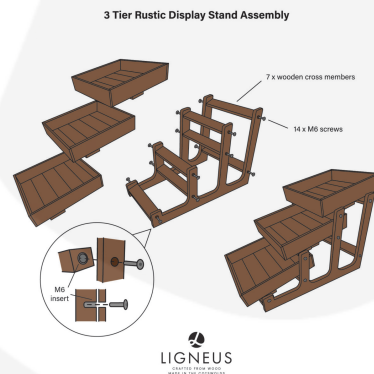

3-TIER RUSTIC DISPLAY STAND DARK BROWN

SKU: DS3R-DB

£224.56 Excl. VAT

- Dimensions: L800 x W420 x H560mm
- High quality materials
- Angled shelves - for optimum displays
- Generous size - great capacity
- Heavy base - very stable
- Build beautiful buffet displays
- Easy flat pack assembly

GALLERY IMAGES

3-TIER RUSTIC DISPLAY STAND DARK BROWN L800 X W420 X H560MM

The 3-Tier Rustic Display Stand is an attractive counter top or table top buffet display stand. The size of the boxes are perfect for building beautiful buffet displays.

Visually Appealing

These stands create particularly appealing visual displays for bread, pastries and other delicious patisserie goods. These are great versatile displays with plenty of capacity.

Easy Assembly

The display stand comes flat-packed for easy self assembly.

ADDITIONAL INFORMATION

Dimensions	800 × 420 × 560 mm
Assembly	Self Assembly (Flat Pack)
Wood	Birch Ply, Redwood
Mobility	Static
Height	560mm
Number of Tiers	3-Tiers
Width	420mm
Colour	Dark Brown
Location	Counter Top, Floor Standing
Finish	Stained, Lacquered
What it holds	Merchandise, Patisserie
Length	800mm