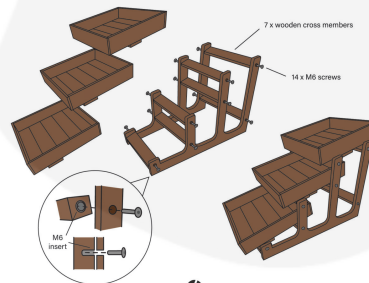

3 Tier Rustic Display Stand Assembly