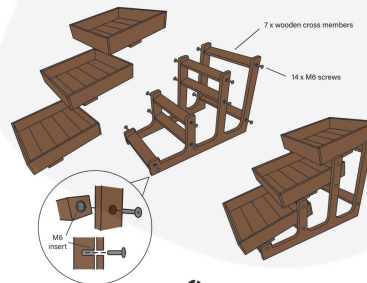

3 Tier Rustic Display Stand Assembly